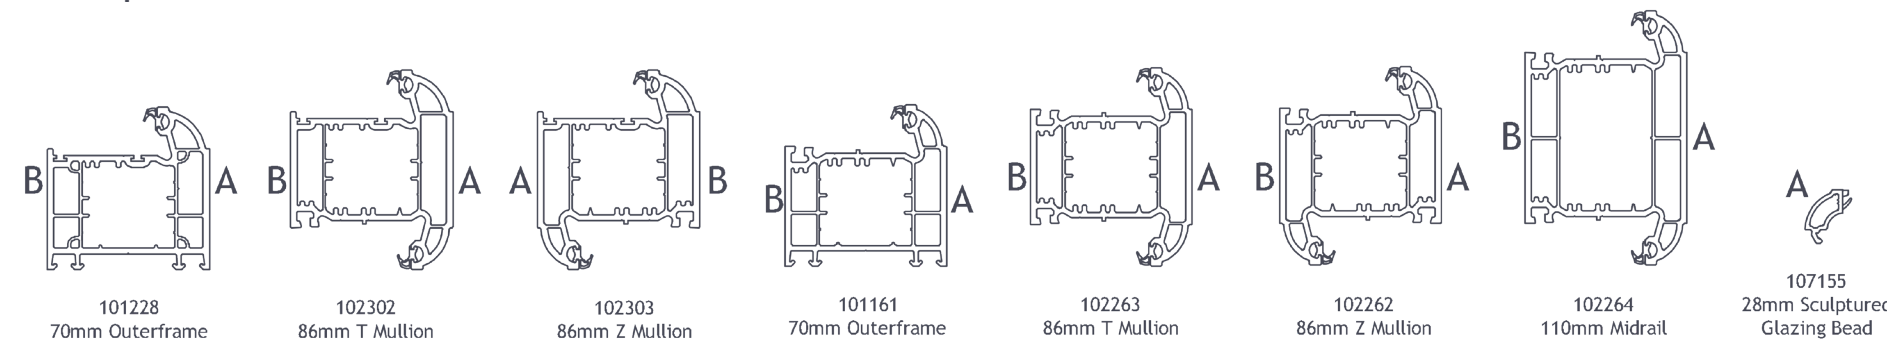

Lamination Chart

Any face with an "s*" next to it is offered in SPECTRAL and only on bevelled faces.

Download the latest Variations Brochure with the most up to date lamination charts.

VEKA Composite Door