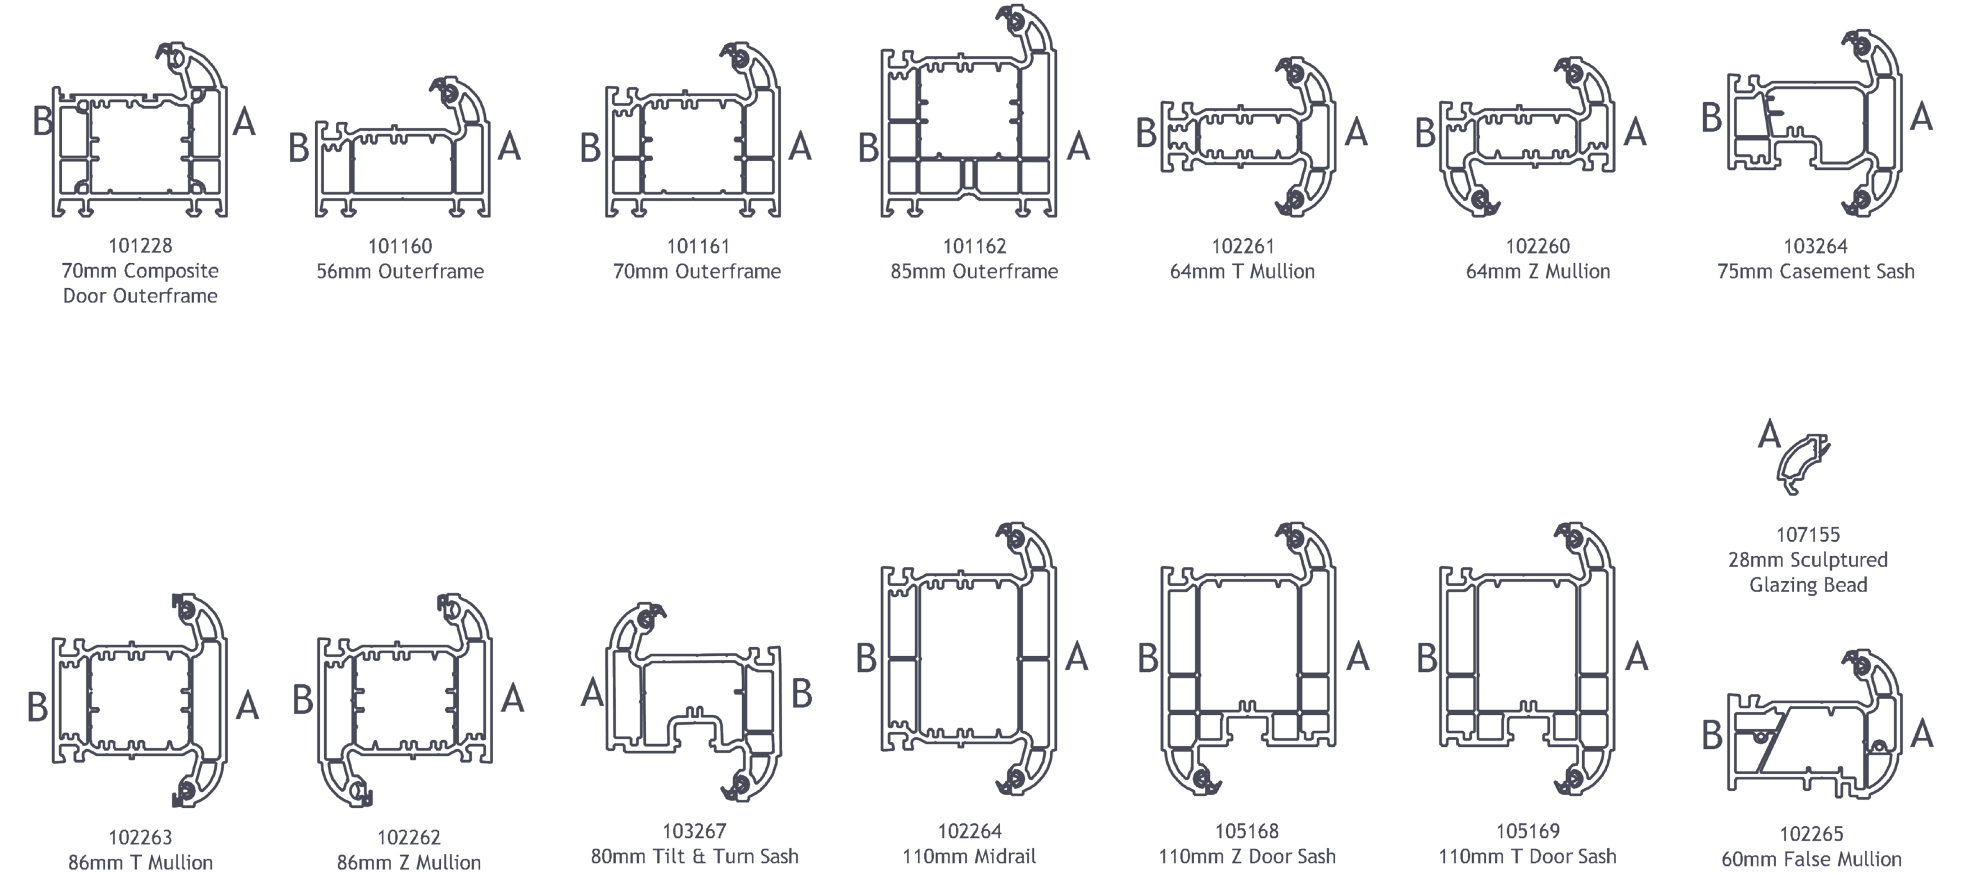

Lamination Chart

Download the latest Variations Brochure with the most up to date lamination charts.