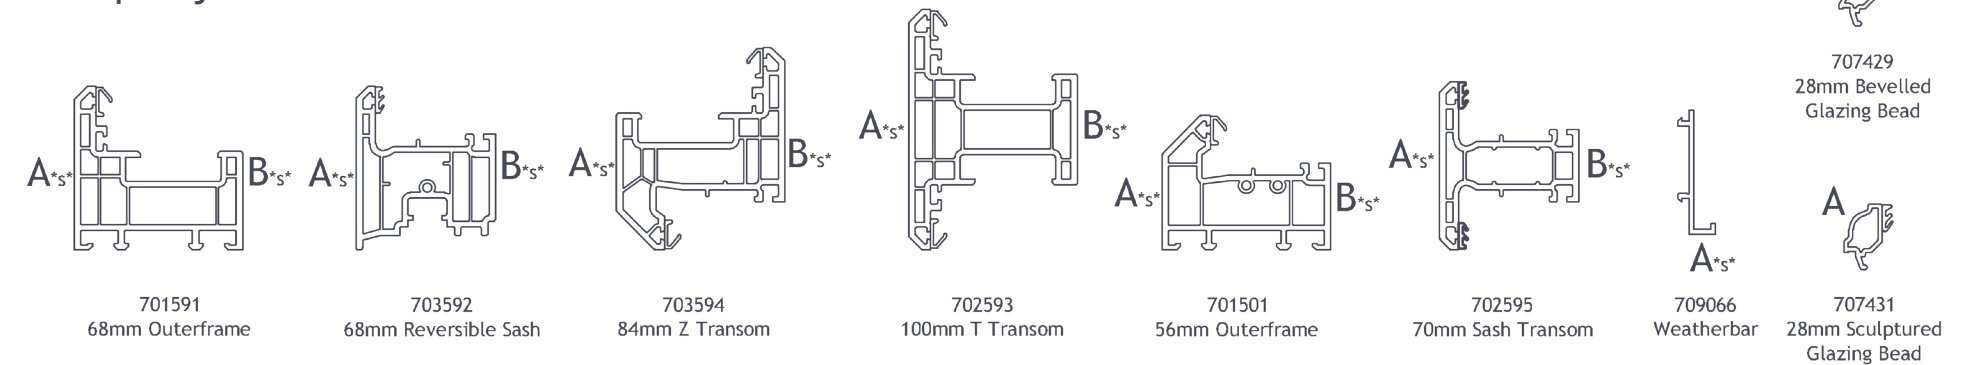

Ideal for multi-story properties, the VEKA Fully Reversible window is bevelled in design whilst the Halo variant sits flush to the frame.

Colour	Sides	Base
Anthracite Grey FEINSTRUKTUR*	1	White
Anthracite Grey FEINSTRUKTUR*	2	Grey
Anthracite Grey	1	White
Anthracite Grey	2	Grey
Anthracite Grey Smooth	1	White
Anthracite Grey SPECTRAL*	1	White
Anthracite Grey SPECTRAL*	2	Grey
Basalt Grey	1	White
Golden Oak	1	White
Golden Oak	2	Brown
Rosewood	1	White
Rosewood	2	Brown
Slate Grey	1	White

Lamination Chart

Any face with an "s*" next to it is offered in SPECTRAL and only on bevelled faces.

VEKA Fully Reversible

Halo Top Swing

Download the latest Variations Brochure with the most up to date lamination charts.