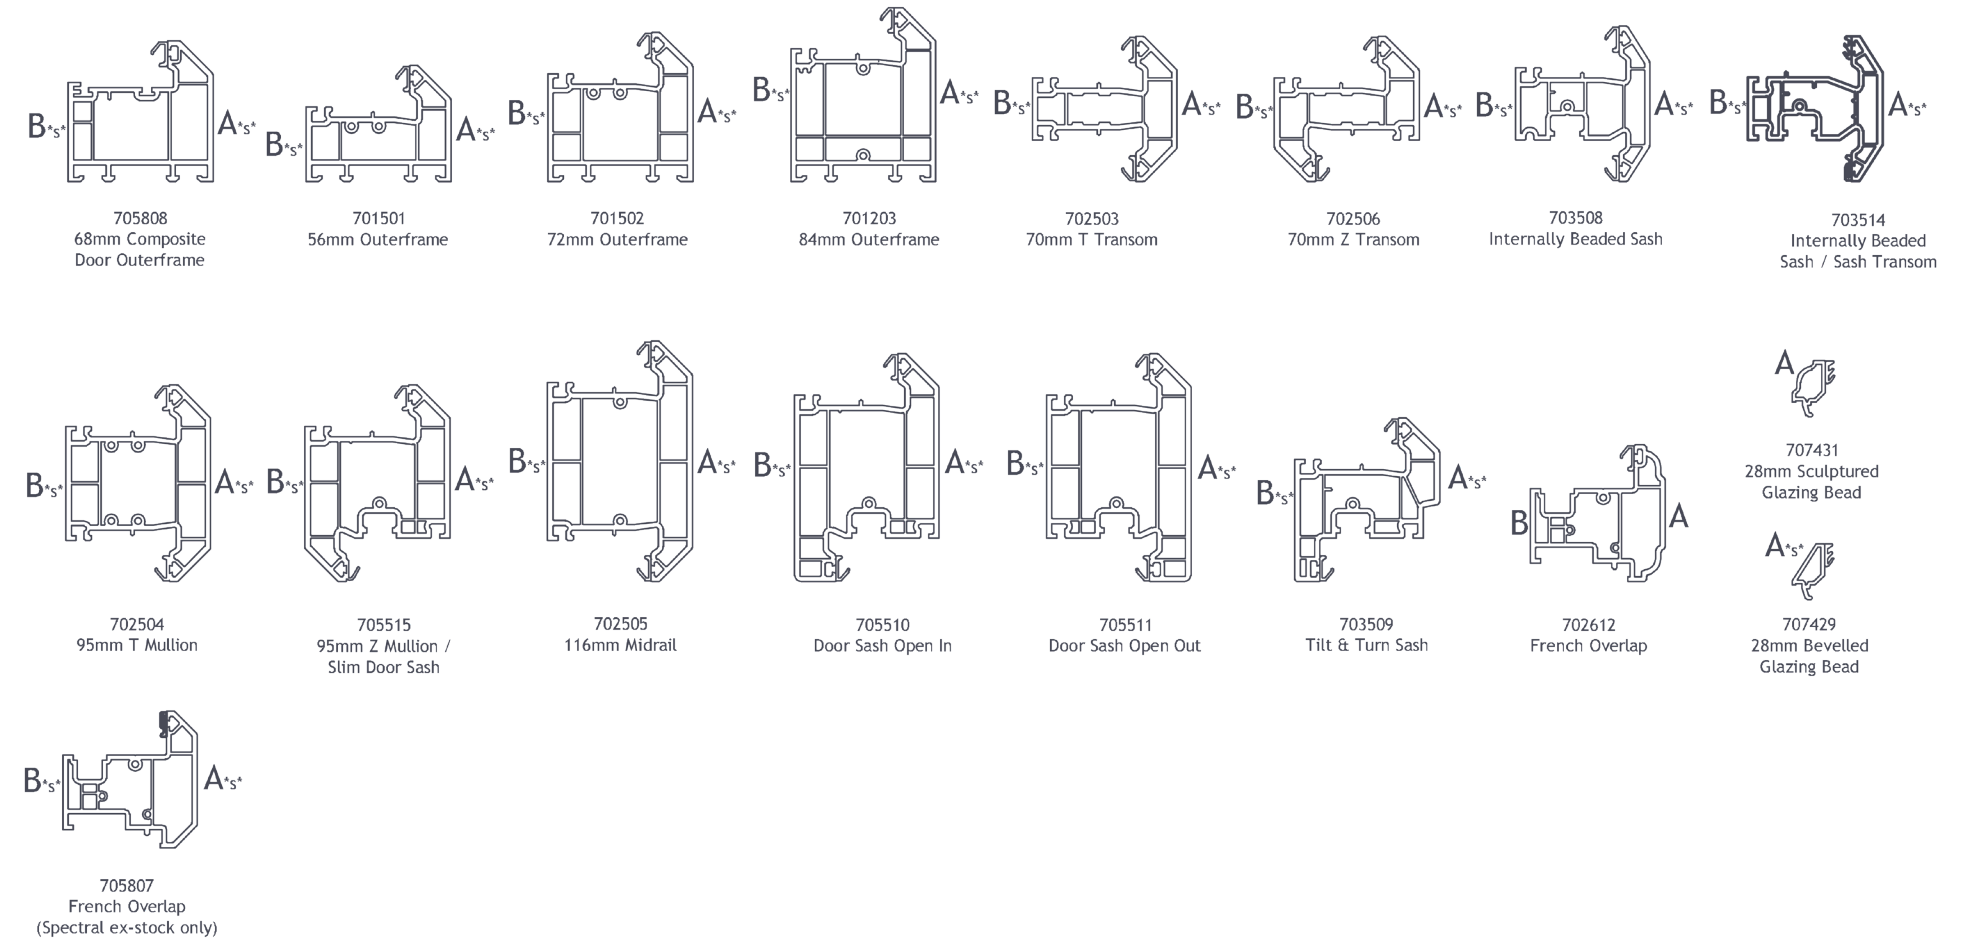

Lamination Chart

Any face with an *s* next to it is offered in SPECTRAL and only on bevelled faces.

Download the latest Variations Brochure with the most up to date lamination charts.

For more information or to order a swatch book contact us on 0800 0512 711, email salesenquiry@veka.com or visit www.veka.co.uk