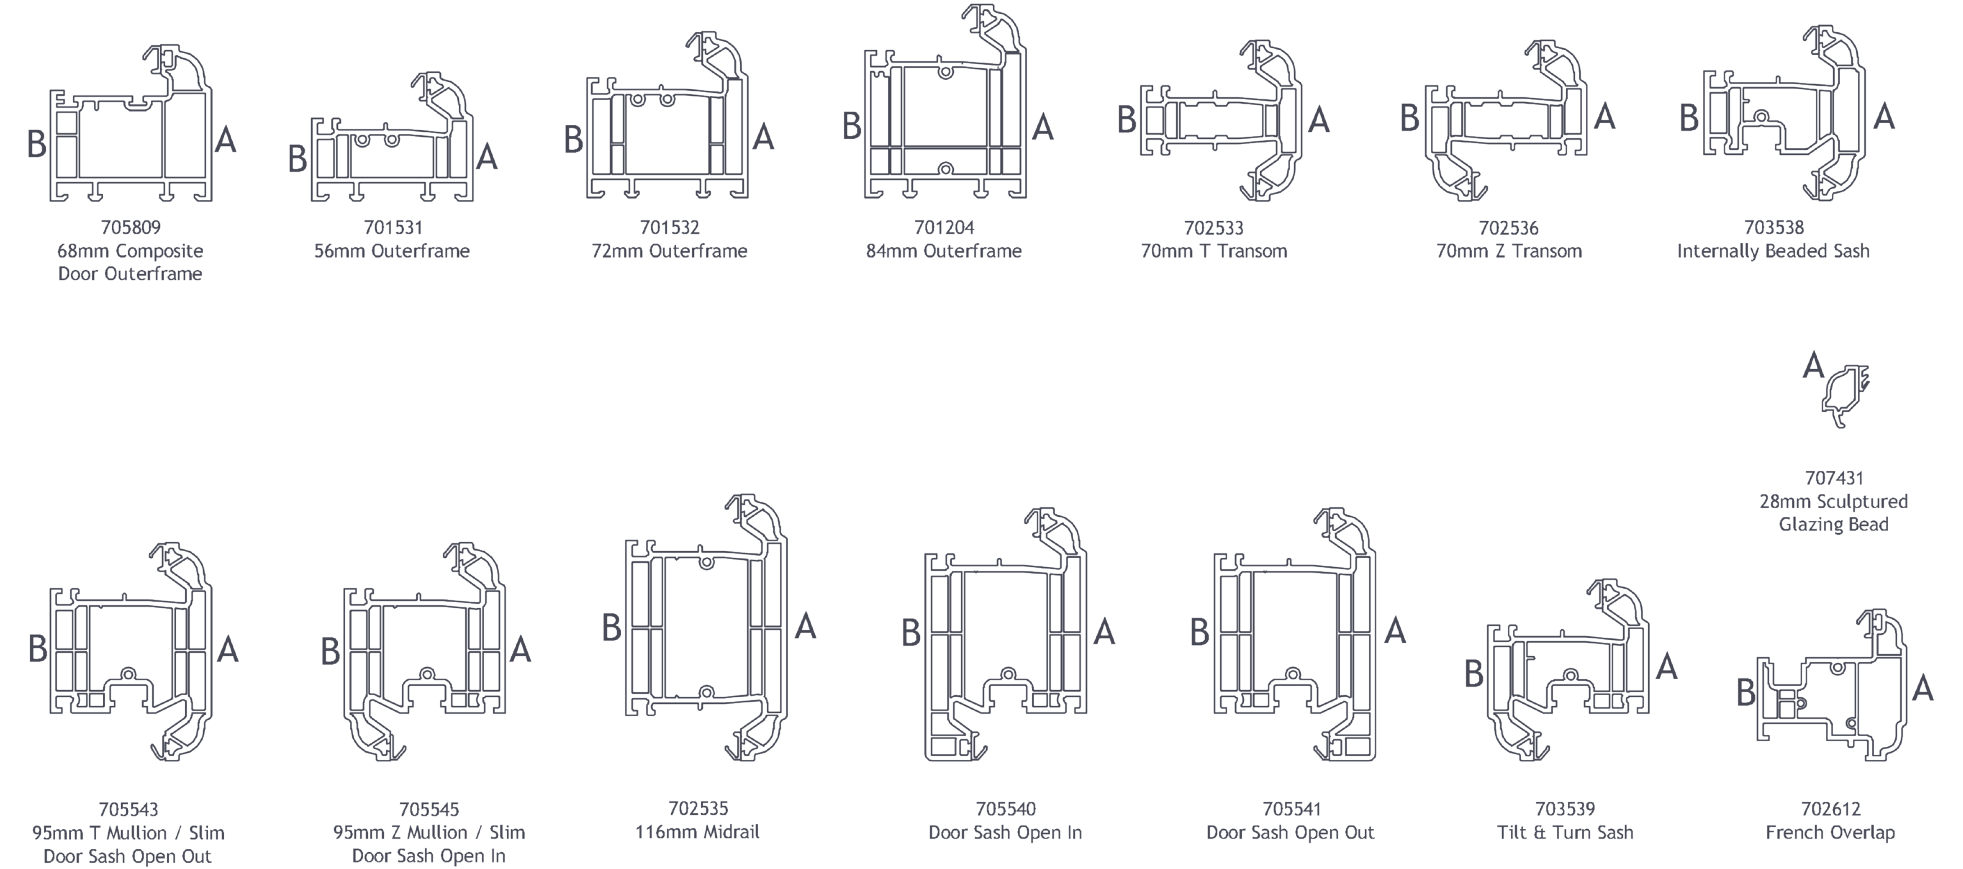

Lamination Chart

Download the latest Variations Brochure with the most up to date lamination charts.

**White on dual colour is always internal face

For more information or to order a swatch book contact us on 0800 0512 711, email salesenquiry@veka.com or visit www.veka.co.uk