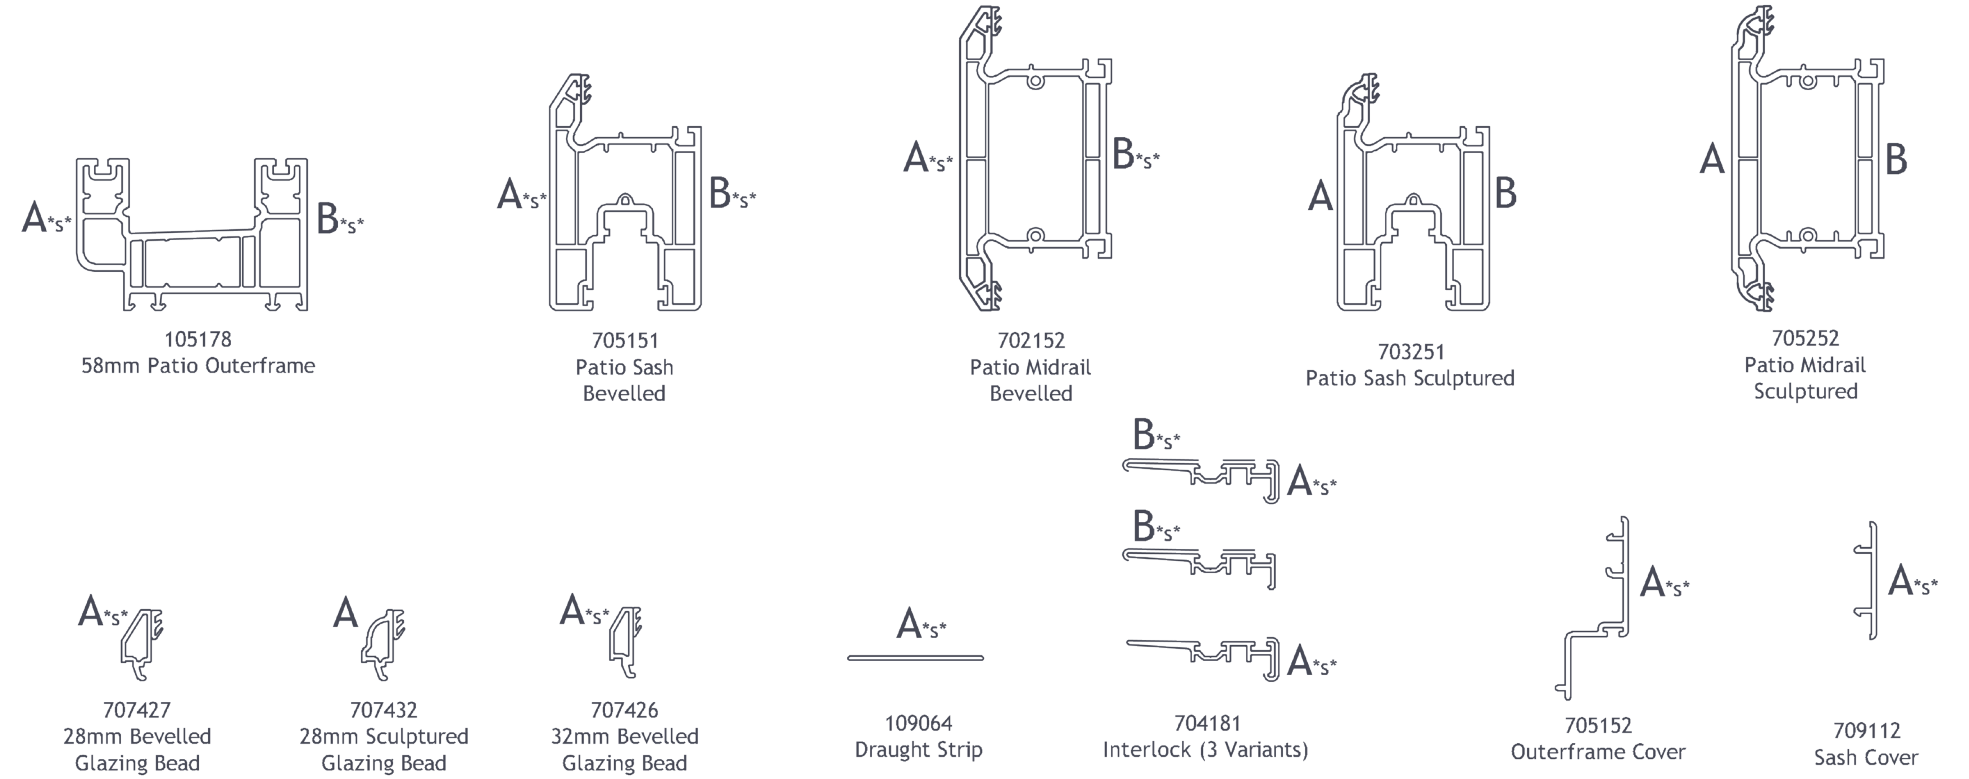

Lamination Chart

Any face with an *s* next to it is offered in SPECTRAL and only on bevelled faces.

Download the latest Variations Brochure with the most up to date lamination charts.

The Imagine Patio Door offers stylish design, multiple configurations and a host of technical features for advanced functionality, security and performance.