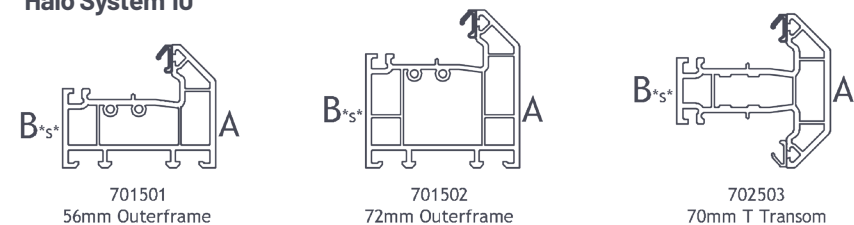

Halo System 10