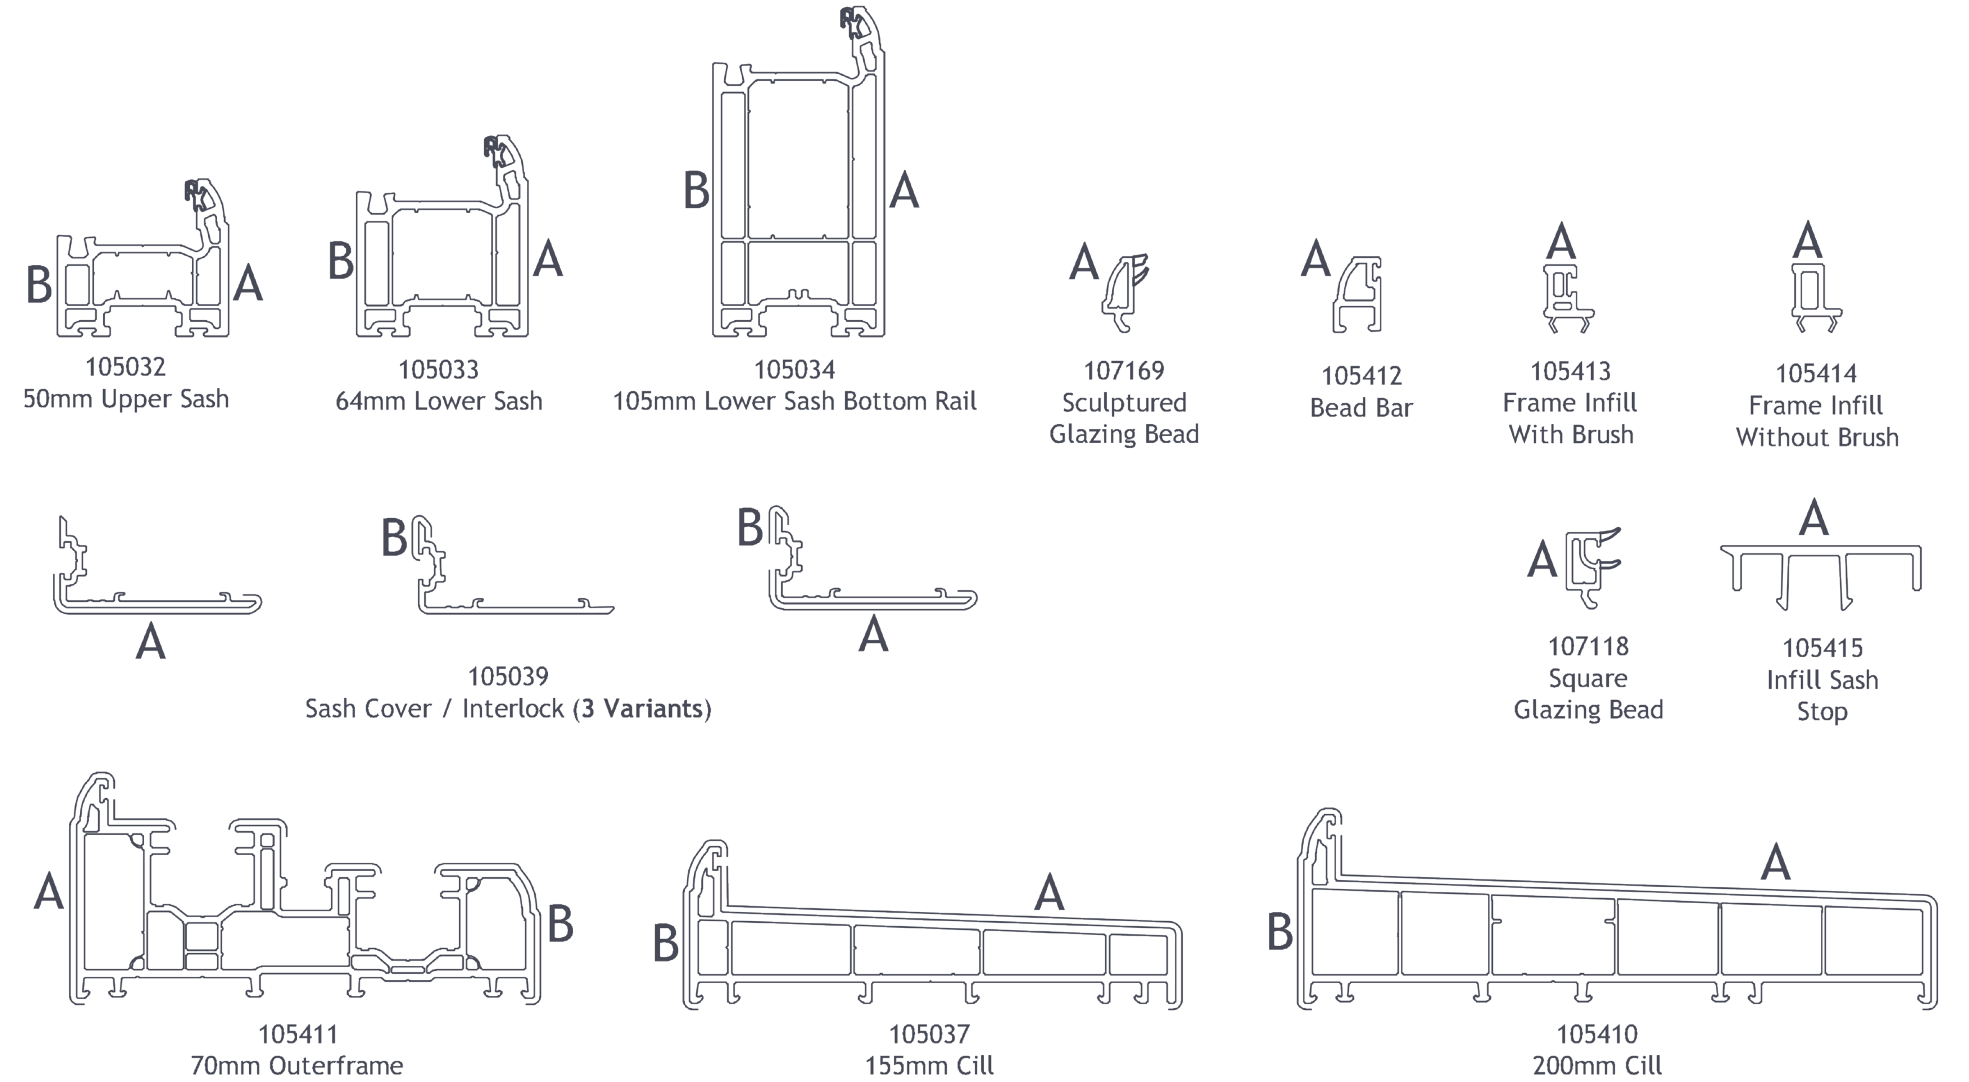

Lamination Chart

Download the latest Variations Brochure with the most up to date lamination charts.

**White on dual colour is always internal face