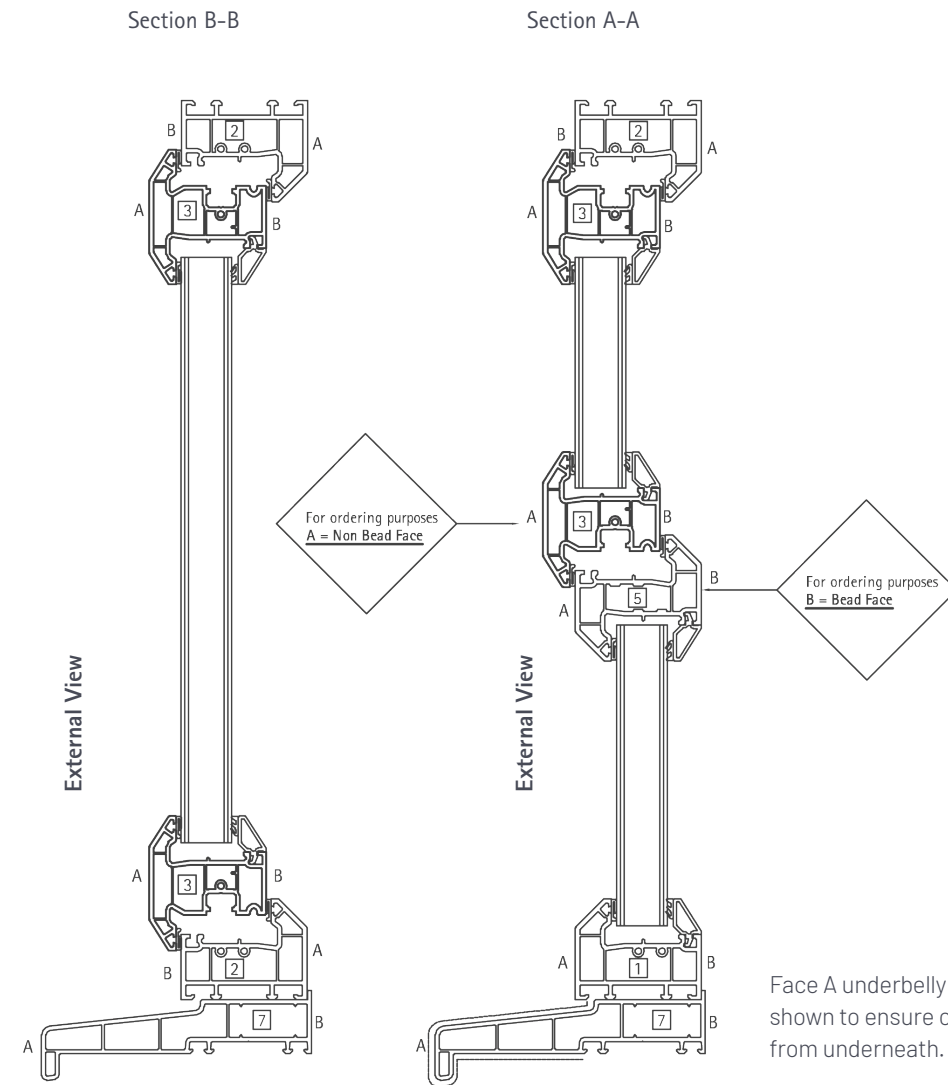

Guide to our Lamination Charts

To assist with profile orders, all lamination charts clearly identify all A & B faces.

Standard Casement Window

Drawing identifies internal and external faces on a typically internally beaded frame. This same logic will apply to VEKA & Halo systems.