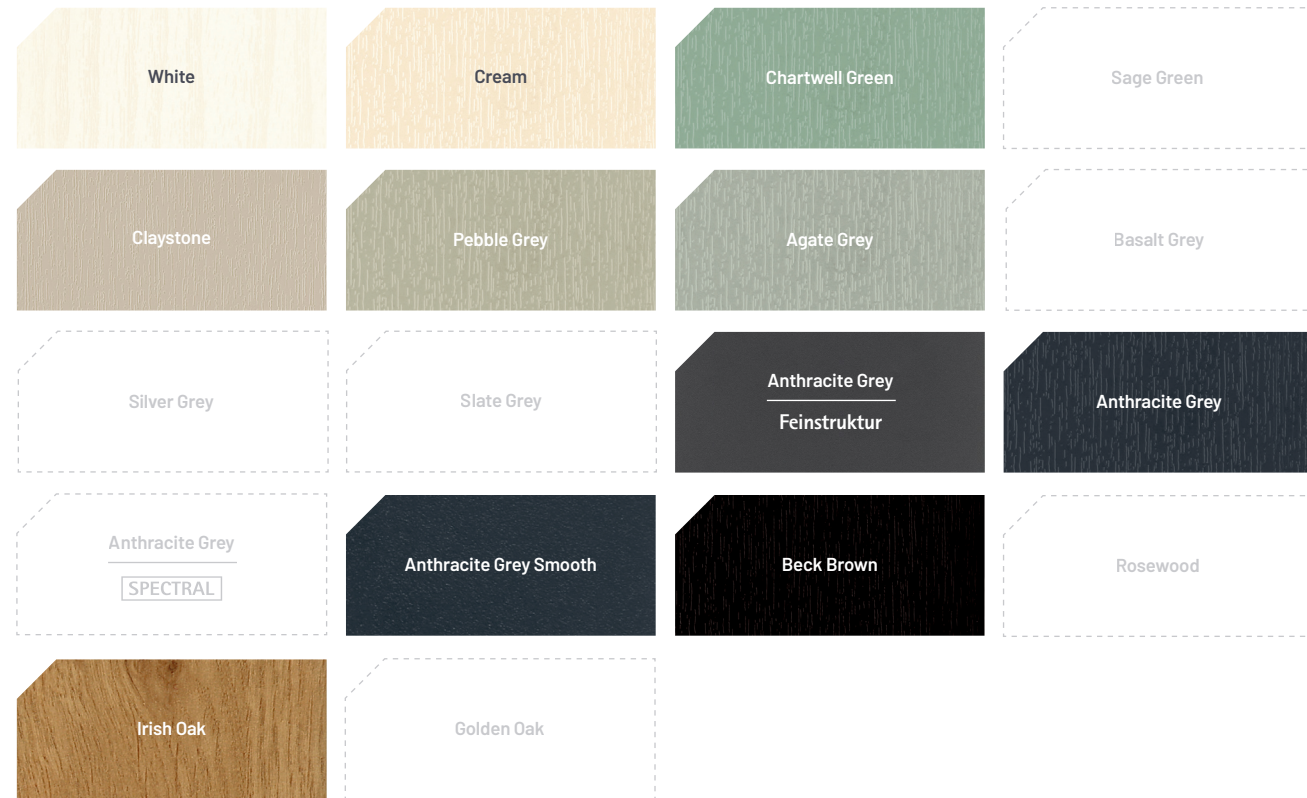

For RAL codes and to compare colour across multiple systems, please refer to our cross systems colour guide on pages 32-33

Colour	Sides	Base
Agate Grey	1	White
Agate Grey/White**	2	White
Anthracite Grey FEINSTRUKTUR*	1	White
Anthracite Grey FEINSTRUKTUR*	2	Grey
Anthracite Grey	1	White
Anthracite Grey	2	Grey
Anthracite Grey/White**	2	White
Anthracite Grey Smooth	1	White
Anthracite Grey Smooth/White**	2	White
Beck Brown	1	White
Beck Brown	2	Grey
Beck Brown/White**	2	White
Chartwell Green	1	White
COMING SOON - Sage Green	1	White
Claystone	1	White
Claystone/White**	2	White
Cream	1	White
Cream	2	White
Cream/White**	2	White
Irish Oak	2	Grey
Pebble Grey	1	White
Pebble Grey/White**	2	White
White	1	White
White	2	White