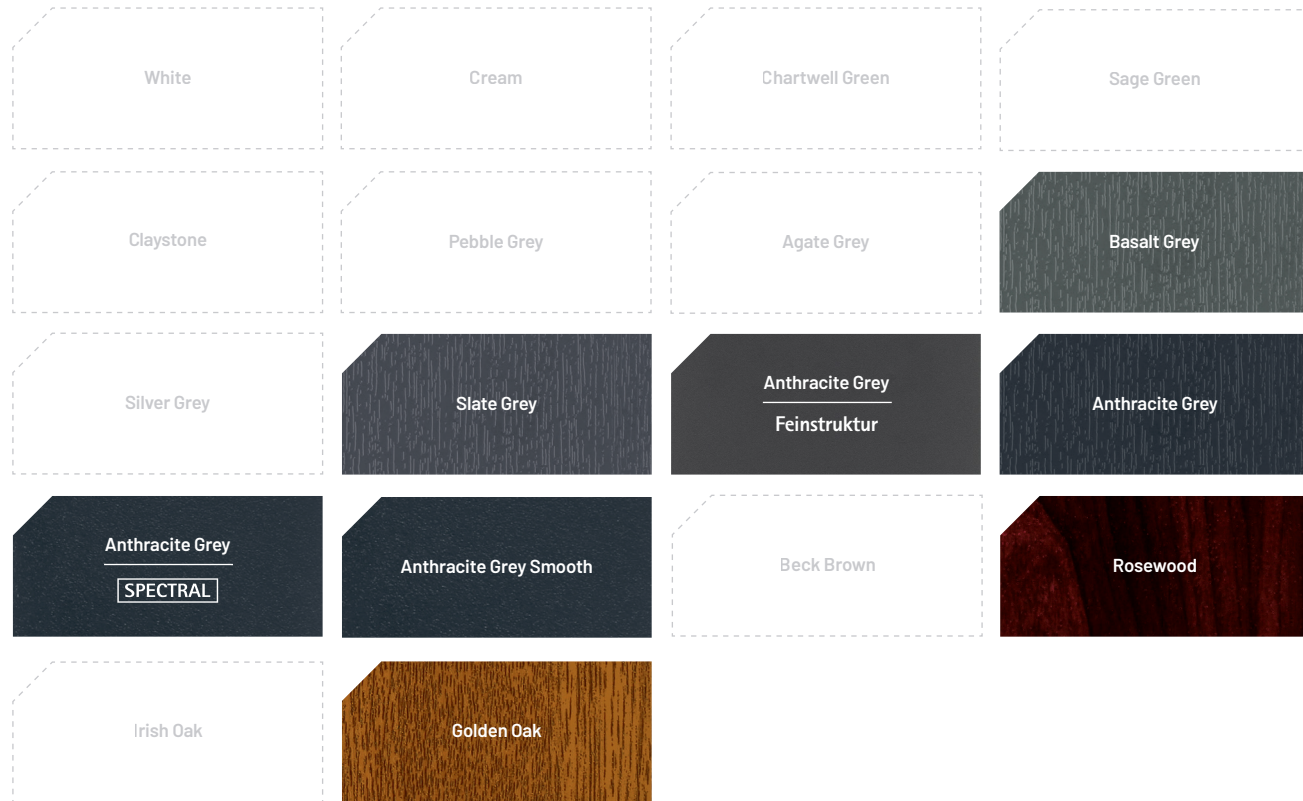

**Ex-stock colour combinations are those shown on the chart, any other combination is classed as MTO and is not available on this product.

Note: External balance chamber is Black co-extruded on all base colours.

Lamination Chart

Download the latest Variations Brochure with the most up to date lamination charts.

**White on dual colour is always internal face

Fully Reversible
Ex-Stock Colour Availability

For RAL codes and to compare colour across multiple systems, please refer to our cross systems colour guide on pages 32-33

Ideal for multi-story properties, the VEKA Fully Reversible window is bevelled in design whilst the Halo variant sits flush to the frame.

Colour	Sides	Base
Anthracite Grey FEINSTRUKTUR*	1	White
Anthracite Grey FEINSTRUKTUR*	2	Grey
Anthracite Grey	1	White
Anthracite Grey	2	Grey
Anthracite Grey Smooth	1	White
Anthracite Grey SPECTRAL*	1	White
Anthracite Grey SPECTRAL*	2	Grey
Basalt Grey	1	White
Golden Oak	1	White
Golden Oak	2	Brown
Rosewood	1	White
Rosewood	2	Brown
Slate Grey	1	White

*Feinstruktur and SPECTRAL are only available on bevelled or flat surfaces

For RAL codes and to compare colour across multiple systems, please refer to our cross systems colour guide on pages 32-33

Colour	Sides	Base
Agate Grey	1	White
Anthracite Grey FEINSTRUKTUR*	1	White
Anthracite Grey FEINSTRUKTUR*	2	Grey
Anthracite Grey	1	White
Anthracite Grey	2	Grey
Anthracite Grey Smooth	1	White
Anthracite Grey Smooth	2	Grey
Anthracite Grey SPECTRAL*	1	White
Anthracite Grey SPECTRAL*	2	Grey
Beck Brown	1	White
Beck Brown	2	Brown
Chartwell Green	1	White
Cream	1	White
Cream	2	White
Golden Oak	1	White
Golden Oak	2	Brown
Rosewood	1	White
Rosewood	2	Brown
Silver Grey	1	White
Slate Grey	1	White
White	1	White
White	2	White