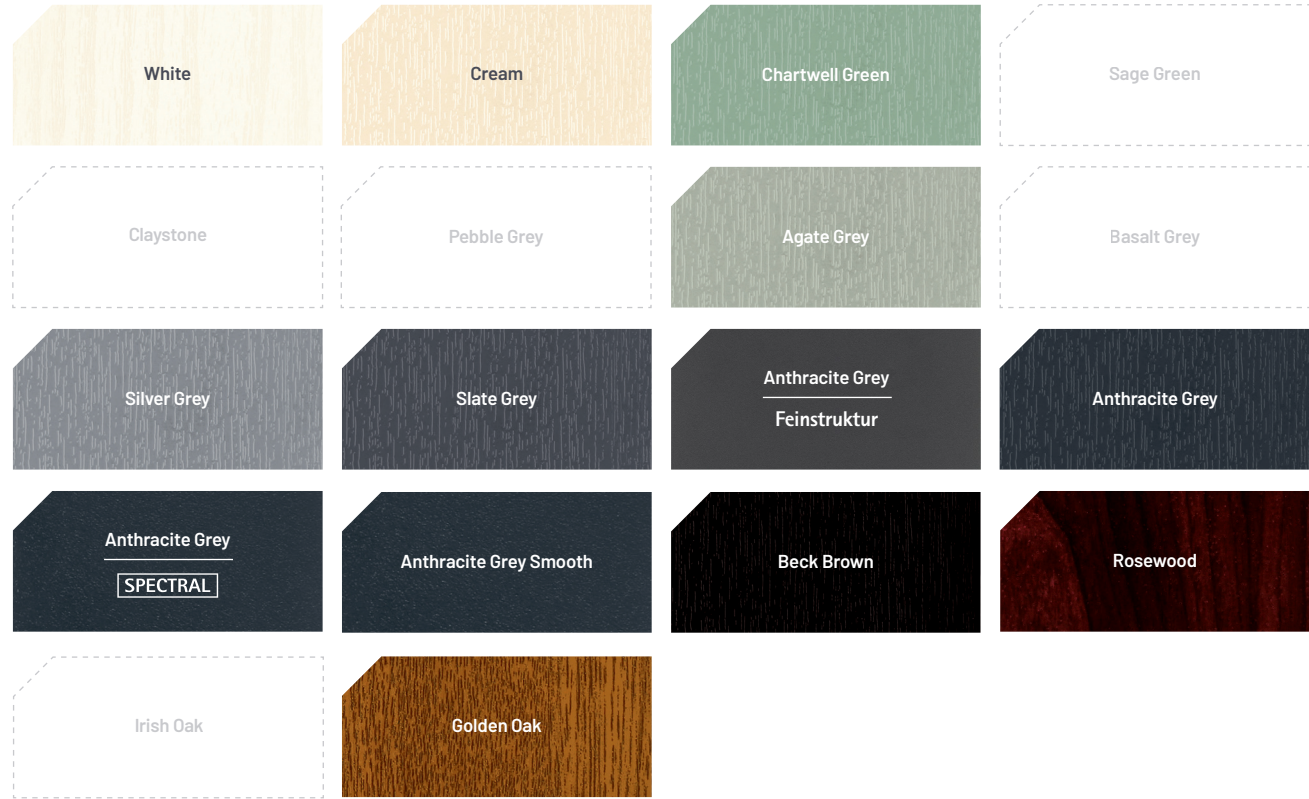

Lamination Chart

Any face with an *s* next to it is offered in SPECTRAL and only on bevelled faces.

Download the latest Variations Brochure with the most up to date lamination charts.

The Imagine Bi-Fold Door combines elegant and understated aesthetics with a wealth of technical advancements for functionality, weather performance and security. A flush finish and multiple configurations means it can be tailored to any project.

*Feinstruktur and SPECTRAL are only available on bevelled or flat surfaces

For RAL codes and to compare colour across multiple systems, please refer to our cross systems colour guide on pages 32-33

Colour	Sides	Base
Agate Grey	1	White
Anthracite Grey FEINSTRUKTUR*	1	White
Anthracite Grey FEINSTRUKTUR*	2	Grey
Anthracite Grey	1	White
Anthracite Grey	2	Grey
Anthracite Grey Smooth	1	White
Anthracite Grey Smooth	2	Grey
Anthracite Grey SPECTRAL*	1	White
Anthracite Grey SPECTRAL*	2	Grey
Beck Brown	1	White
Beck Brown	2	Brown
Chartwell Green	1	White
Cream	1	White
Cream	2	White
Golden Oak	1	White
Golden Oak	2	Brown
Rosewood	1	White
Rosewood	2	Brown
Silver Grey	1	White
Slate Grey	1	White
White	1	White
White	2	White