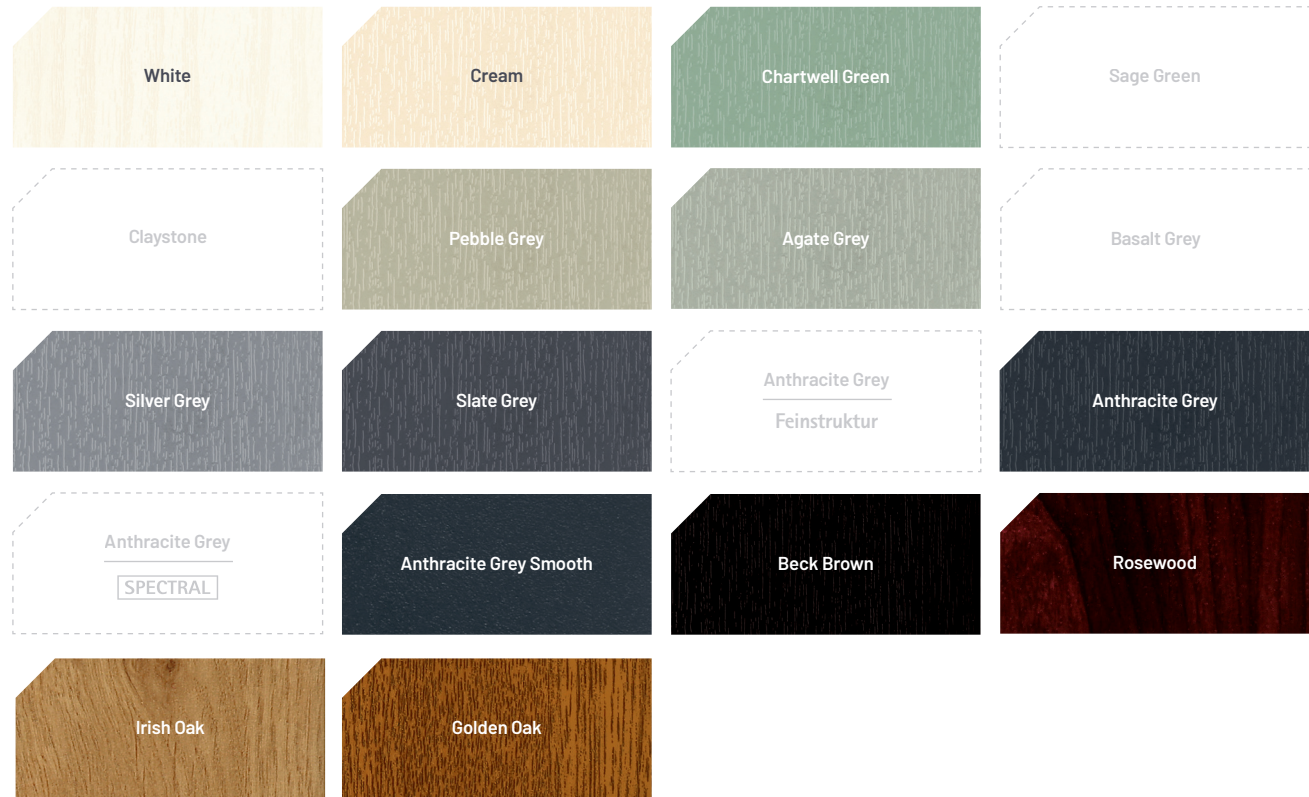

*SPECTRAL is only available on bevelled or flat surfaces.

**White on dual colour is always internal face

Lamination Chart

Any face with an "*" next to it is offered in SPECTRAL and only on bevelled faces.

Halo Rustique

Common Profiles

Halo System 10

VEKA Matrix Fully Sculptured

For ex-stock availability of the Rustique, System 10 and MFS systems, please refer to their specific availability chart within this brochure. These profiles are shown here as being compatible with the FlushSash profiles.

Download the latest Variations Brochure with the most up to date lamination charts.

For RAL codes and to compare colour across multiple systems, please refer to our cross systems colour guide on pages 32-33

*Feinstruktur and SPECTRAL are only available on bevelled or flat surfaces

For RAL codes and to compare colour across multiple systems, please refer to our cross systems colour guide on pages 32-33

Colour	Sides	Base
Agate Grey	1	White
Anthracite Grey FEINSTRUKTUR*	1	White
Anthracite Grey FEINSTRUKTUR*	2	Grey
Anthracite Grey	1	White
Anthracite Grey	2	Grey
Anthracite Grey Smooth	1	White
Anthracite Grey Smooth	2	Grey
Anthracite Grey SPECTRAL*	1	White
Anthracite Grey SPECTRAL*	2	Grey
Beck Brown	1	White
Beck Brown	2	Brown
Chartwell Green	1	White
Cream	1	White
Cream	2	White
Golden Oak	1	White
Golden Oak	2	Brown
Rosewood	1	White
Rosewood	2	Brown
Silver Grey	1	White
Slate Grey	1	White
White	1	White
White	2	White