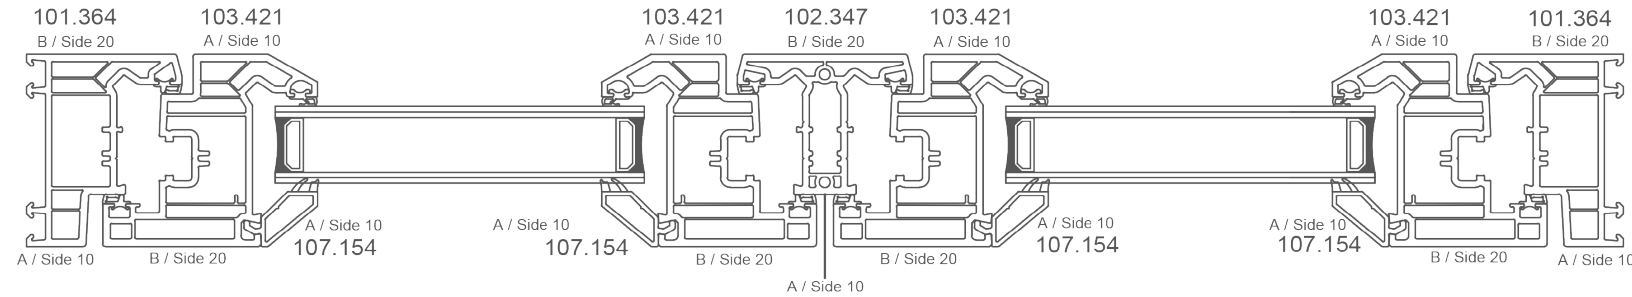

OMNIA Tilt & Turn