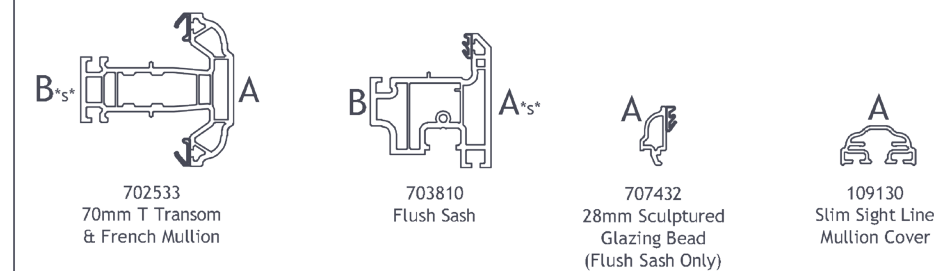

VEKA Matrix Fully Sculptured

For ex-stock availability of the Rustique, System 10 and MFS systems, please refer to their specific availability chart within this brochure. These profiles are shown here as being compatible with the FlushSash profiles.

Download the latest Variations Brochure with the most up to date lamination charts.