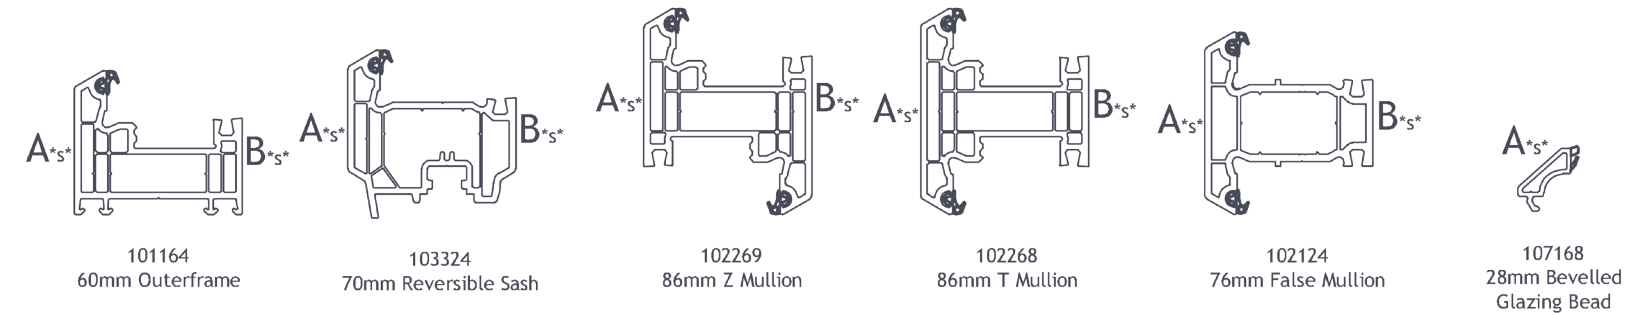

VEKA Fully Reversible