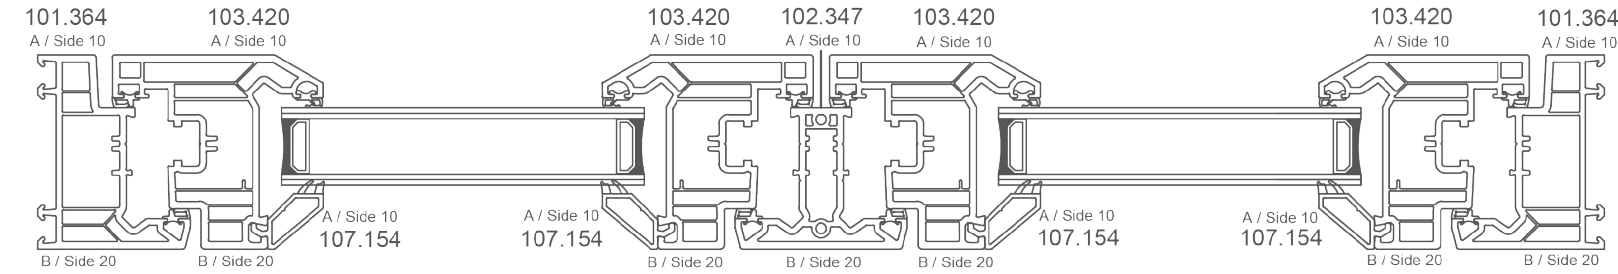

OMNIA Casement