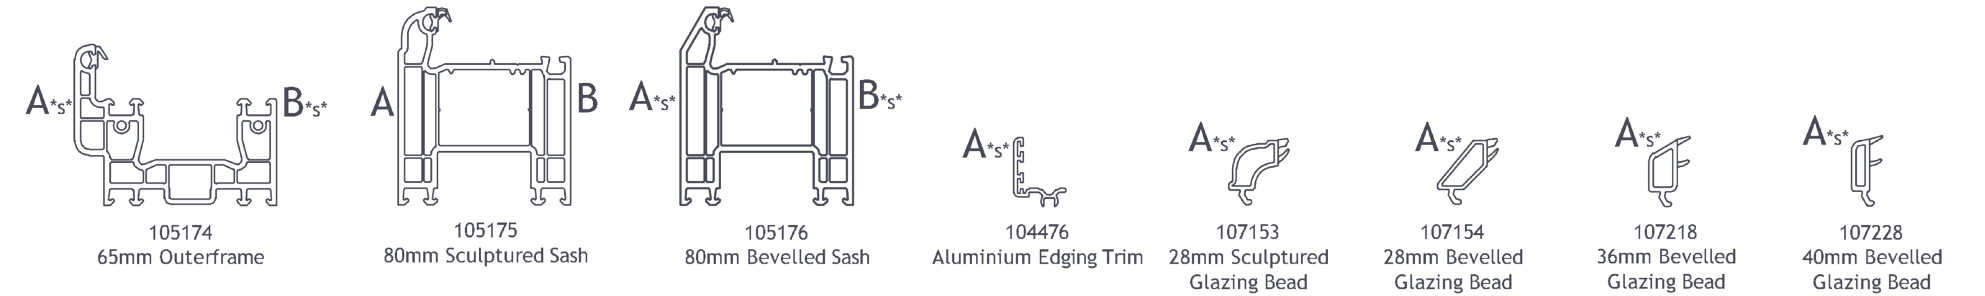

Lamination Chart

Any face with an *s* next to it is offered in SPECTRAL and only on bevelled faces.