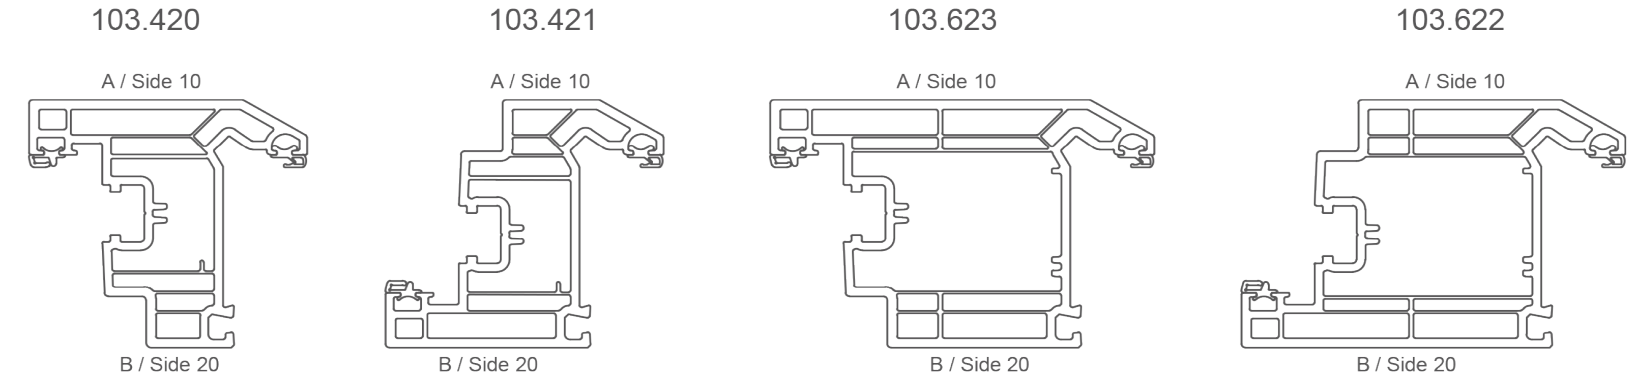

OMNIA Tilt & Turn