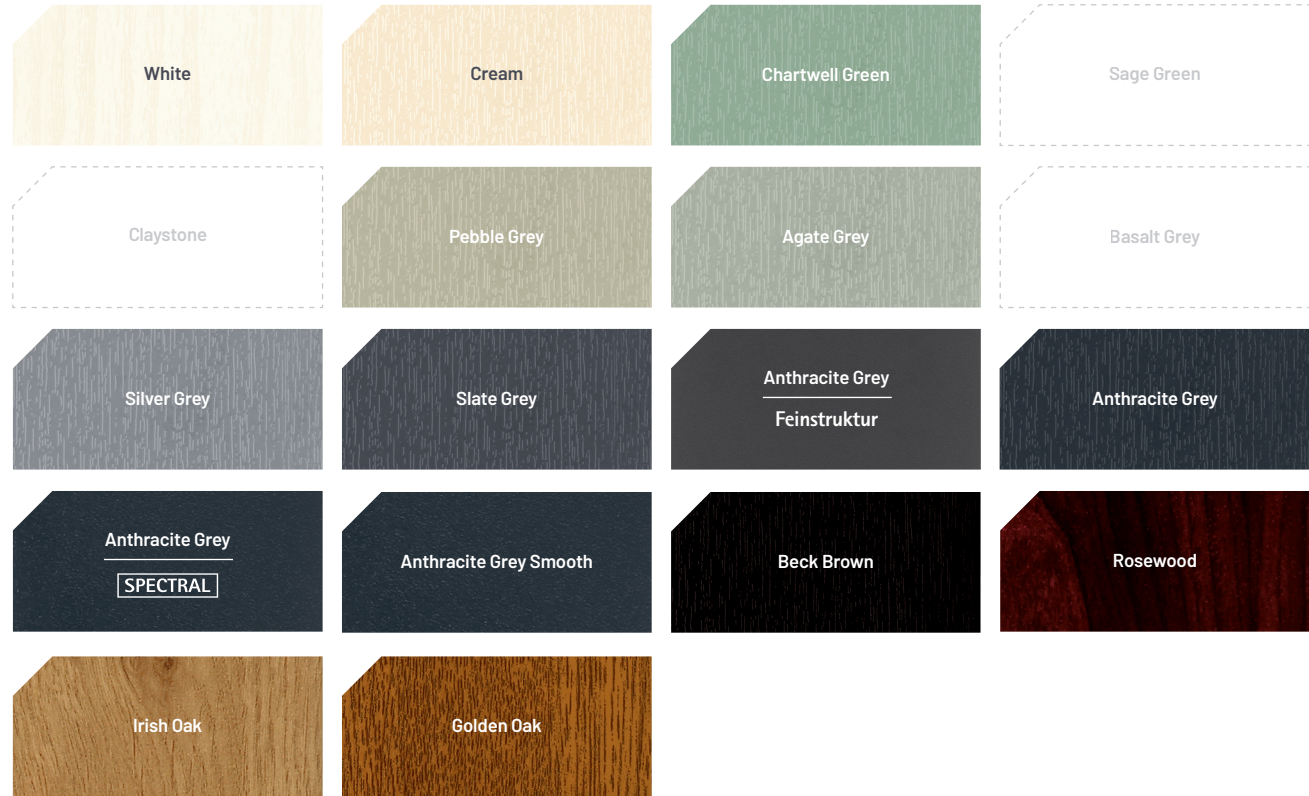

For RAL codes and to compare colour across multiple systems, please refer to our cross systems colour guide on pages 32-33

Colour	Sides	Base
Agate Grey	1	White
Anthracite Grey FEINSTRUKTUR*	1	White
Anthracite Grey FEINSTRUKTUR*	2	Grey
Anthracite Grey	1	White
Anthracite Grey	2	Grey
Anthracite Grey Smooth	1	White
Anthracite Grey SPECTRAL*	1	White
Anthracite Grey SPECTRAL*	2	Grey
Beck Brown	1	White
Chartwell Green	1	White
Cream	1	White
Cream	2	White
Golden Oak	1	White
Golden Oak	2	Brown
Irish Oak	1	White
Pebble Grey	1	White
Rosewood	1	White
Rosewood	2	Brown
Silver Grey	1	White
Slate Grey	1	White
White	1	White
White	2	White