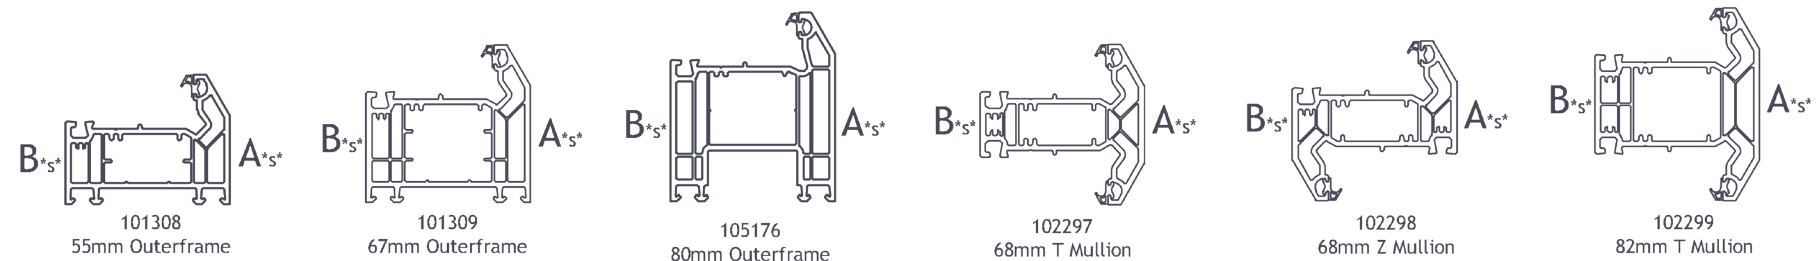

Lamination Chart

Any face with an "*" next to it is offered in SPECTRAL and only on bevelled faces.

Download the latest Variations Brochure with the most up to date lamination charts.

*Feinstruktur and SPECTRAL are only available on bevelled or flat surfaces