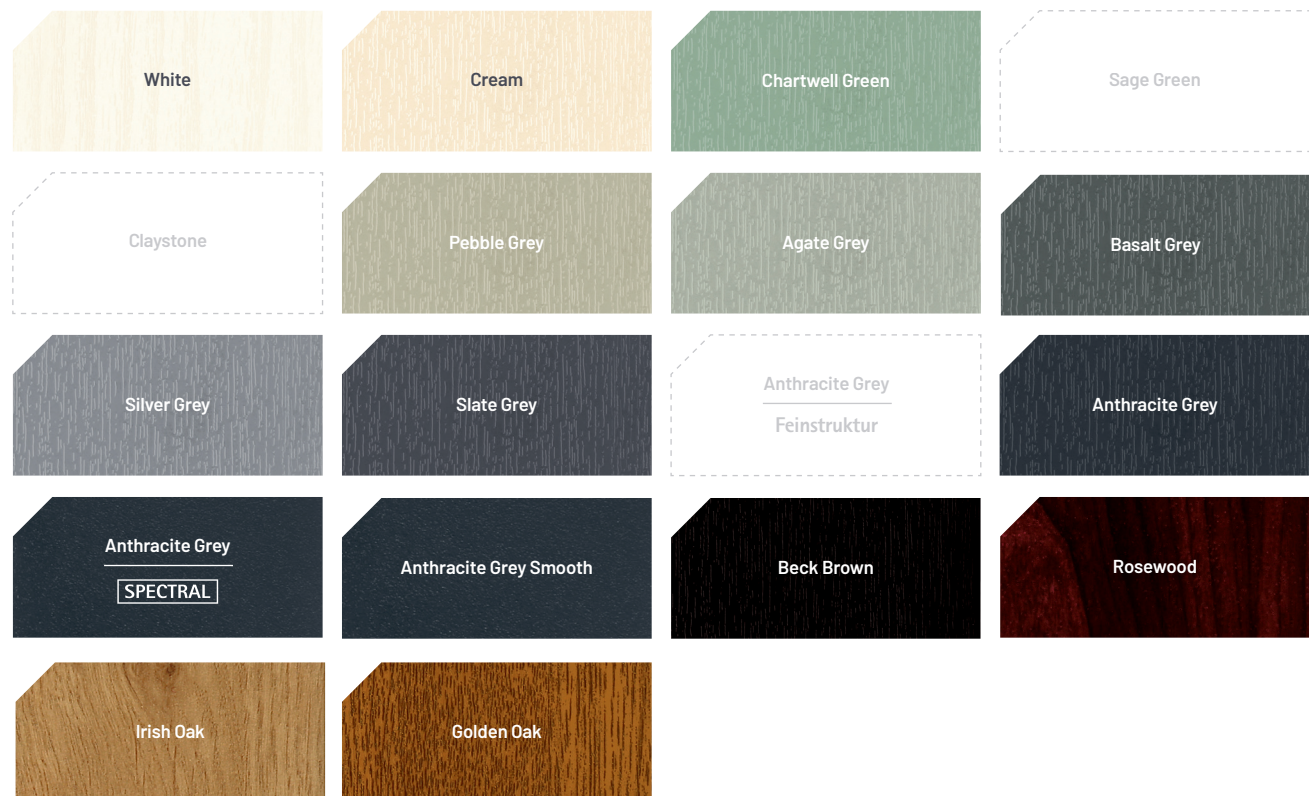

FlushSash
Ex-Stock Colour Availability

For RAL codes and to compare colour across multiple systems, please refer to our cross systems colour guide on pages 32-33