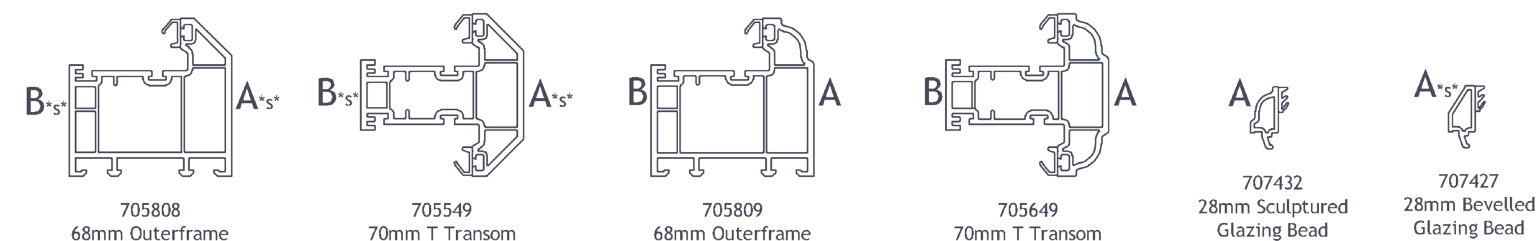

Halo Composite Door

The VEKA & Halo composite door profile is suitable for use with standard composite door slabs, with bevelled or sculptured design to suit your requirements.

*Feinstruktur and SPECTRAL are only available on bevelled or flat surfaces

For more information or to order a swatch book contact us on 0800 0512 711, email salesenquiry@veka.com or visit www.veka.co.uk