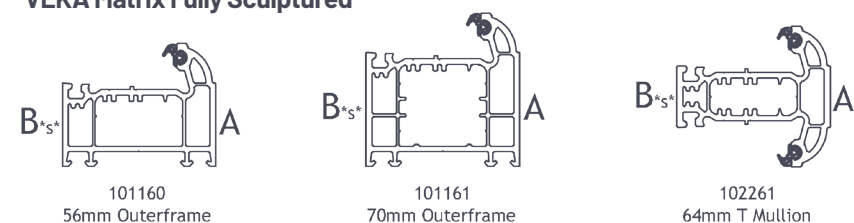

Halo Rustique

Common Profiles

Halo System 10

VEKA Matrix Fully Sculptured

For ex-stock availability of the Rustique, System 10 and MFS systems, please refer to their specific availability chart within this brochure. These profiles are shown here as being compatible with the FlushSash profiles.