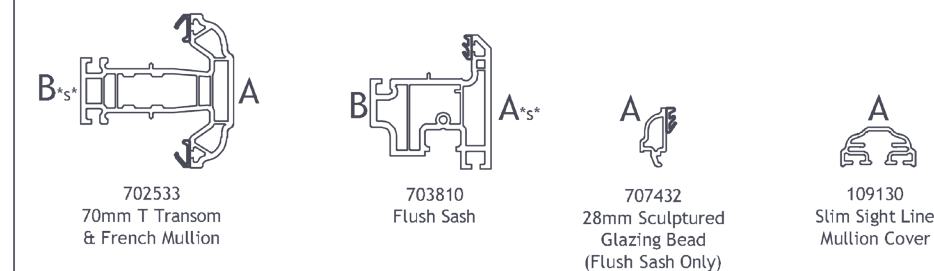

Halo System 10