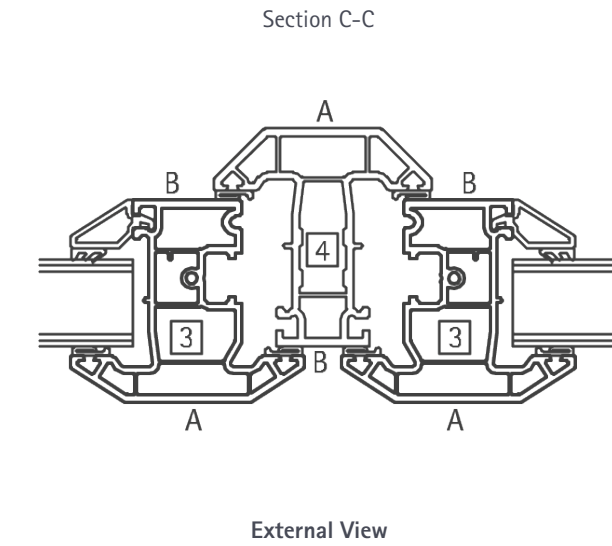

Guide to our Lamination Charts

To assist with profile orders, all lamination charts clearly identify all A & B faces.

Standard Casement Window

Drawing identifies internal and external faces on a typically internally beaded frame. This same logic will apply to VEKA & Halo systems.

Face A underbelly of ALL cills to be laminated as shown to ensure continuous colour when viewed from underneath.