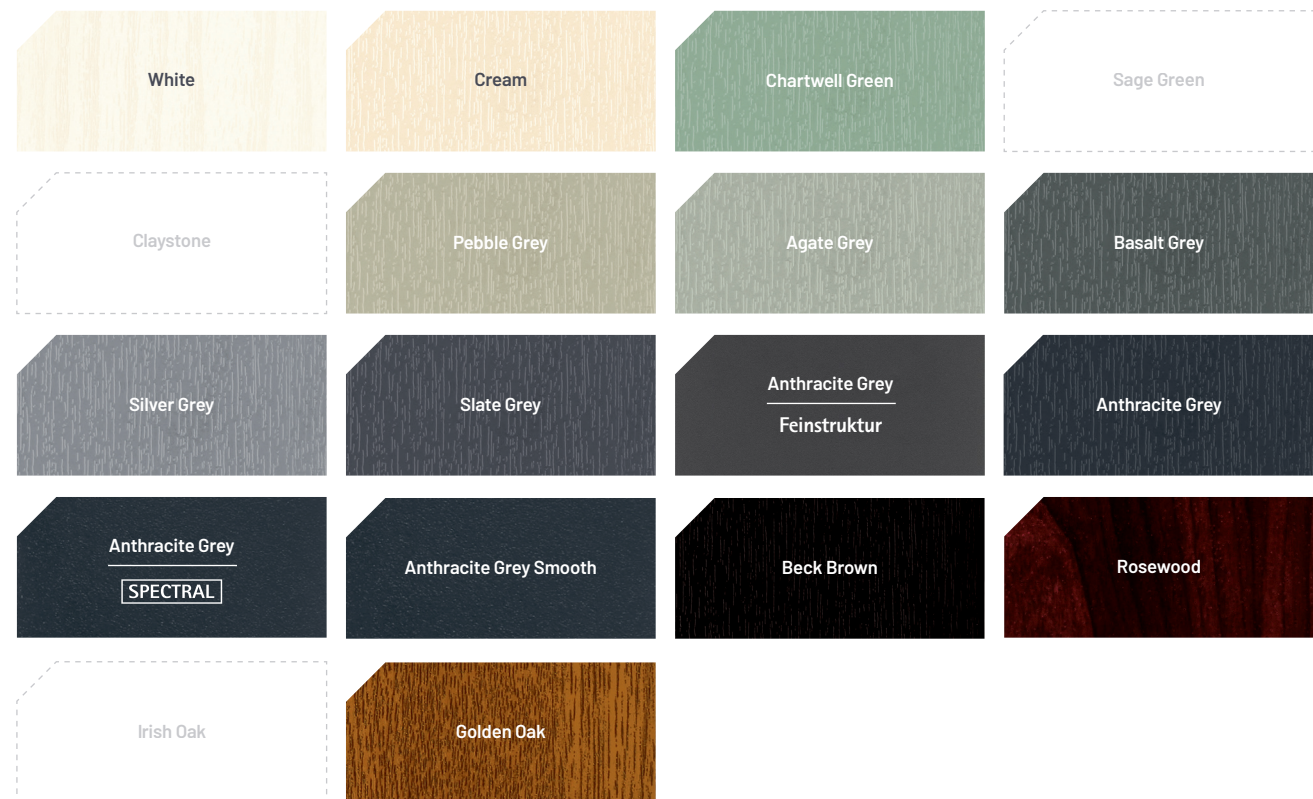

COLOUR COMBINATIONS

COLOURS AVAILABLE EX-STOCK

97% of our orders are fulfilled from stock.
 Our delivery promise for stocked items is order on day 1, delivery on day 3.

The colours in this Variations Guide are ex-stock, sharing the same lead time as our standard profile. However, we do also have a range of Made-to-Order colours on extended lead times.

Guide to our Lamination Charts

To assist with profile orders, all lamination charts clearly identify all A & B faces.

Standard Casement Window

Drawing identifies internal and external faces on a typically internally beaded frame. This same logic will apply to VEKA & Halo systems.

Face A underbelly of ALL cills to be laminated as shown to ensure continuous colour when viewed from underneath.

VEKA M70
Ex-Stock Colour Availability

For RAL codes and to compare colour across multiple systems, please refer to our cross systems colour guide on pages 32-33

*SPECTRAL is only available on bevelled or flat surfaces.

**White on dual colour is always internal face

Lamination Chart

Any face with an "*" next to it is offered in SPECTRAL and only on bevelled faces.