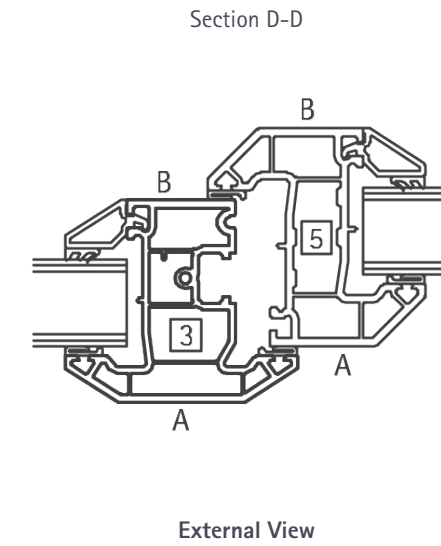

Guide to our Lamination Charts

To assist with profile orders, all lamination charts clearly identify all A & B faces.

Standard Casement Window

Drawing identifies internal and external faces on a typically internally beaded frame. This same logic will apply to VEKA & Halo systems.

Face A underbelly of ALL cills to be laminated as shown to ensure continuous colour when viewed from underneath.