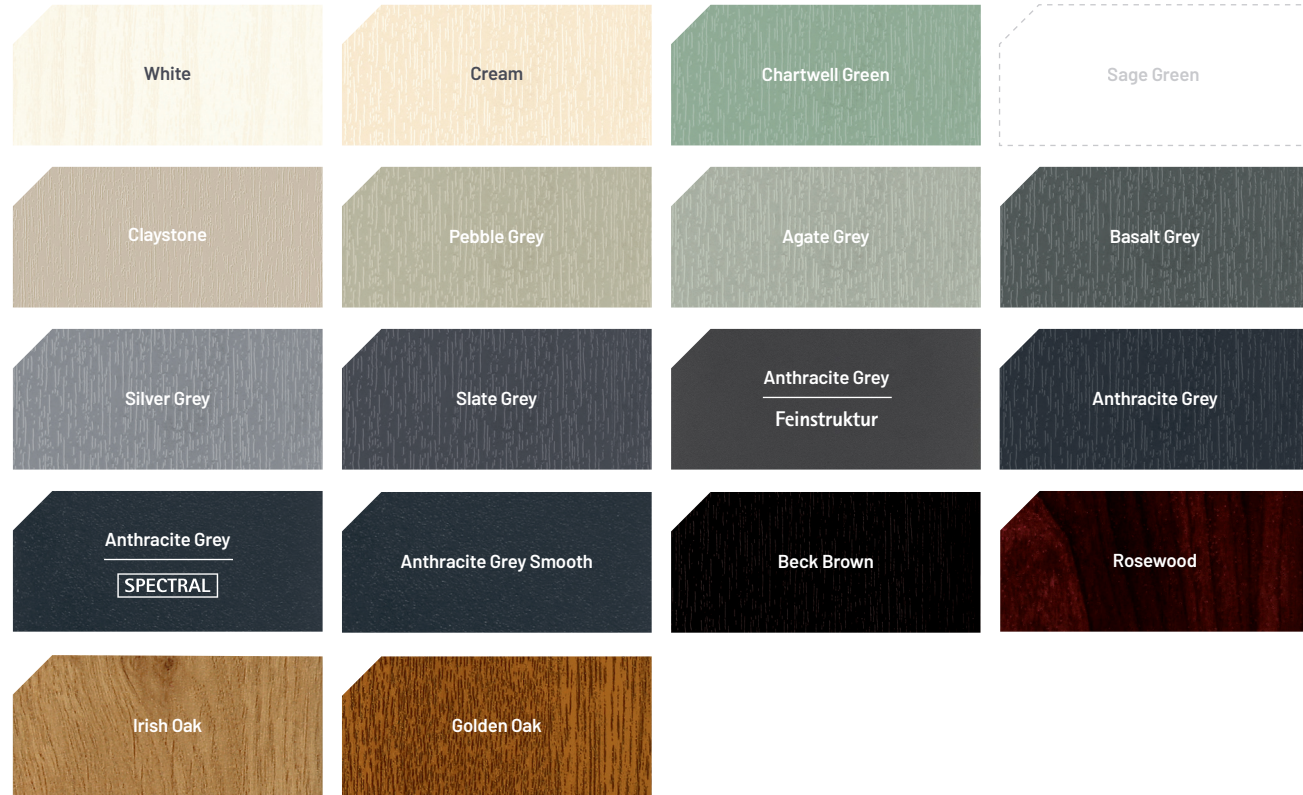

*Feinstruktur and SPECTRAL are only available on bevelled or flat surfaces

**White on dual colour is always internal face

OMNIA Casement

OMNIA Tilt & Turn

Ancillaries
Ex-Stock Colour Availability

For RAL codes and to compare colour across multiple systems, please refer to our cross systems colour guide on pages 32-33

Our full range of 18 Ex-Stock Colours cover all systems, so if not available ex-stock in a particular product ex-stock it can be ordered made to order*.

EX-STOCK COLOUR RANGE

			COMING SOON								
COLOUR	REF:	NEAREST RAL:	COLOUR	REF:	NEAREST RAL:	COLOUR	REF:	NEAREST RAL:	COLOUR	REF:	NEAREST RAL:
WHITE	White	9010	CREAM	Crem	9001	CHARTWELL GREEN	CGrn	-	SAGE GREEN	Sage	-
											
COLOUR	REF:	NEAREST RAL:	COLOUR	REF:	NEAREST RAL:	COLOUR	REF:	NEAREST RAL:	COLOUR	REF:	NEAREST RAL:
PEBBLE GREY	Pbbl	7032	AGATE GREY	Agte	7038	BASALT GREY	Bslt	7012	SILVER GREY	Sliv	7011
											
COLOUR	REF:	NEAREST RAL:	COLOUR	REF:	NEAREST RAL:	COLOUR	REF:	NEAREST RAL:	COLOUR	REF:	NEAREST RAL:
	AnthFS	7016	ANTHRACITE GREY	Anth	7016	SPECTRAL ANTHRACITE GREY	Anth*	7016	ANTHRACITE GREY SMOOTH	Anth#	7016
											
COLOUR	REF:	NEAREST RAL:	COLOUR	REF:	NEAREST RAL:	COLOUR	REF:	NEAREST RAL:			
ROSEWOOD	Rose	8017	IRISH OAK	loak	1011	GOLDEN OAK	Goak	8001			

		
COLOUR	REF:	NEAREST RAL:
CLAYSTONE	Clay	-
COLOUR	REF:	NEAREST RAL:
SLATE GREY	Slte	7015
COLOUR	REF:	NEAREST RAL:
BECK BROWN	Blck	8022

*Feinstruktur and SPECTRAL are only available on bevelled or flat surfaces

Dark Colour Specification	👉
The remaining foil colours listed here should be treated as dark colour/woodgrain and reinforced/installed accordingly. Please refer to the relevant technical manuals for the correct specifications.	Anthracite Grey
	Anthracite Grey Smooth
	Anthracite Grey SPECTRAL
	Basalt Grey
	Beck Brown
	Golden Oak
	Rosewood
	Slate Grey