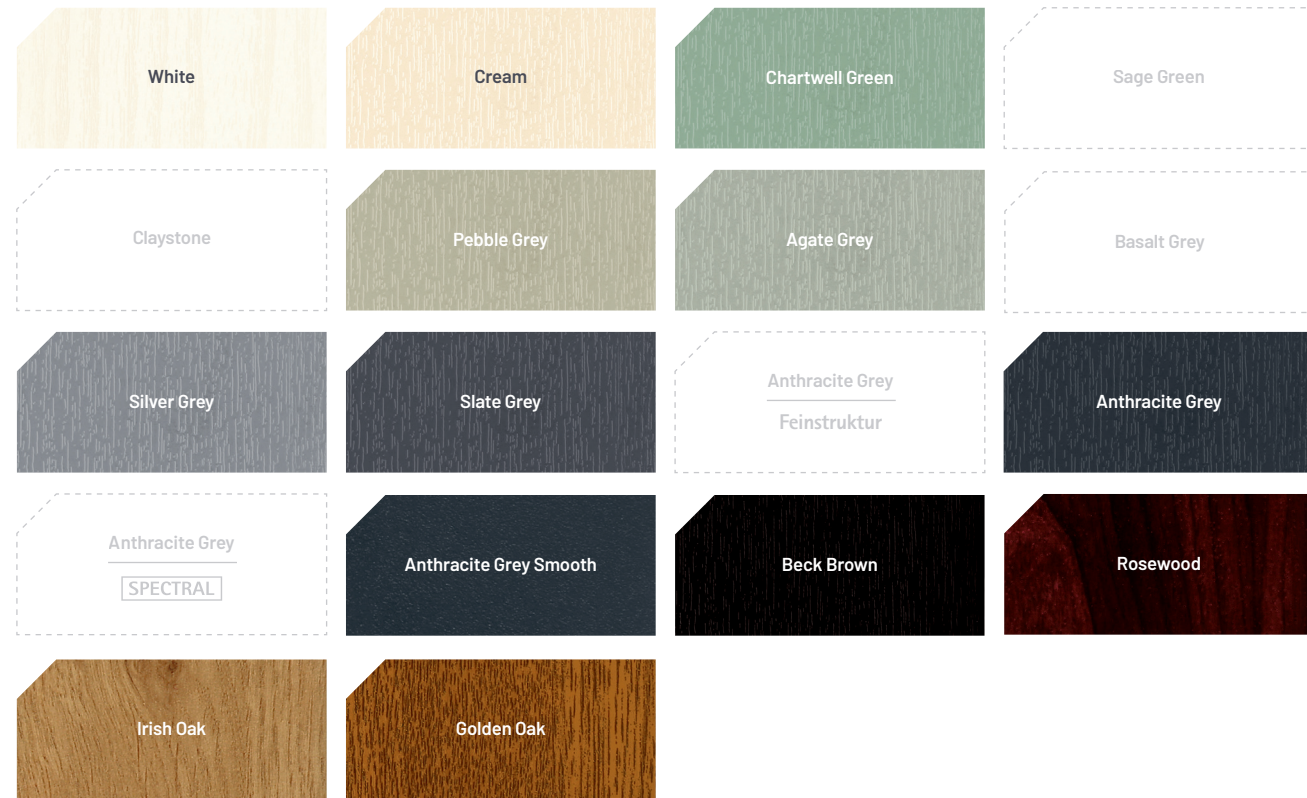

Lamination Chart

Any face with an "*" next to it is offered in SPECTRAL and only on bevelled faces.

Download the latest Variations Brochure with the most up to date lamination charts.

*Feinstruktur and SPECTRAL are only available on bevelled or flat surfaces

VEKA Matrix Fully Sculptured
Ex-Stock Colour Availability

For RAL codes and to compare colour across multiple systems, please refer to our cross systems colour guide on pages 32-33

Matrix Fully Sculptured was designed to replicate the traditional aesthetics and feel of quality timber frames with the additional performance benefits of PVCu.