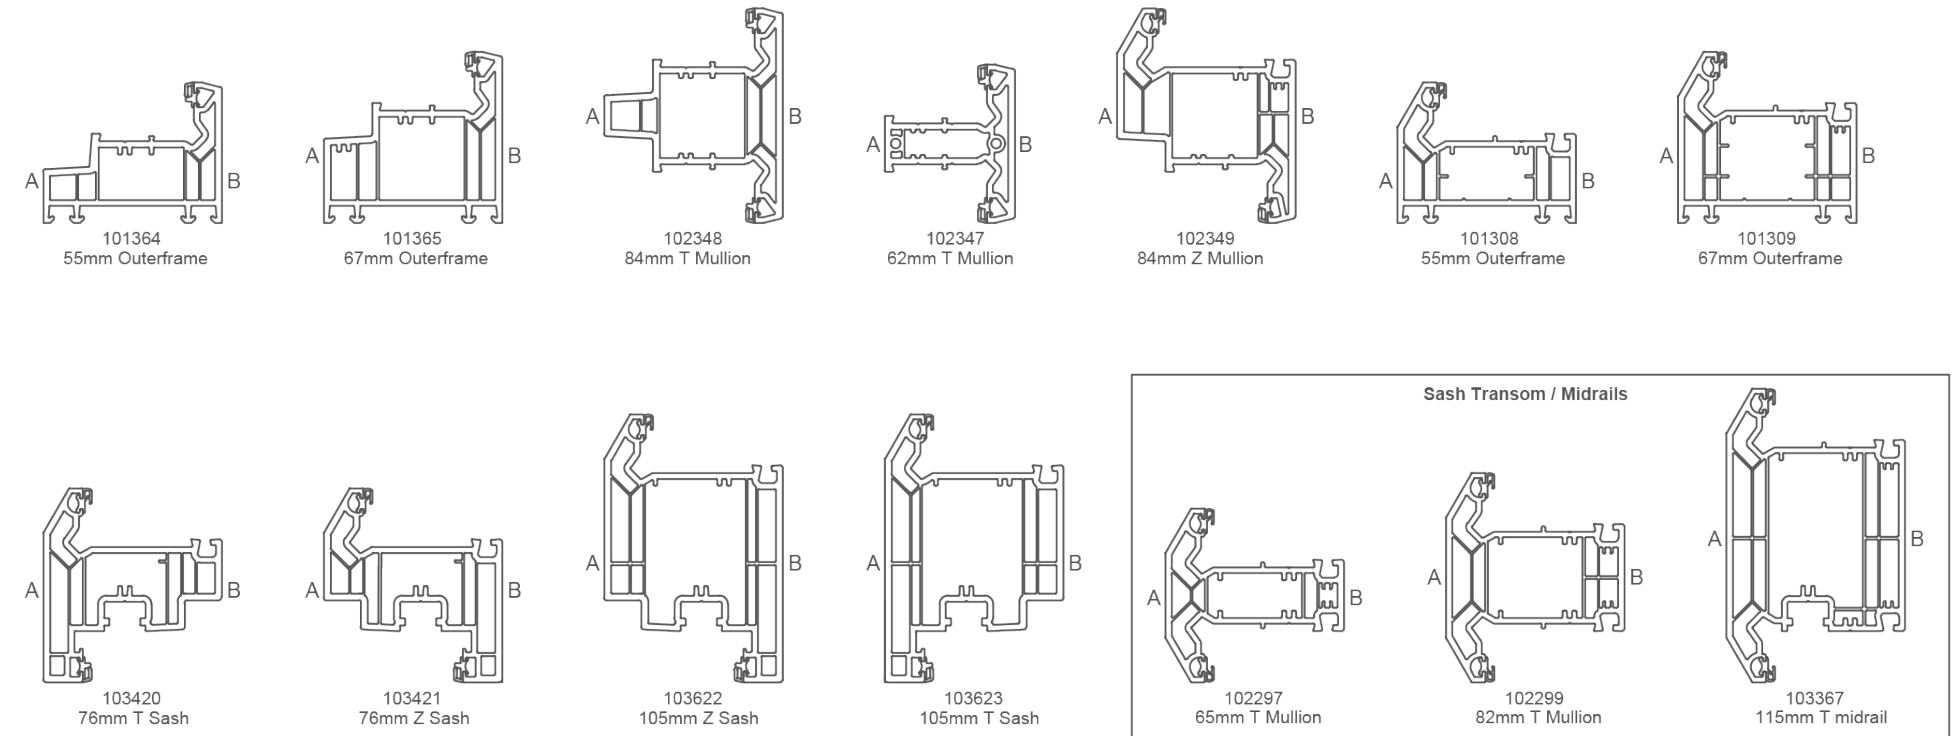

With Casement windows, Tilt and Turn, French and Residential doors, OMNIA is a pioneering system creating a truly flush appearance inside and out, setting the standard for design, efficiency, and security.

*Feinstruktur and SPECTRAL are only available on bevelled or flat surfaces

**White on dual colour is always internal face