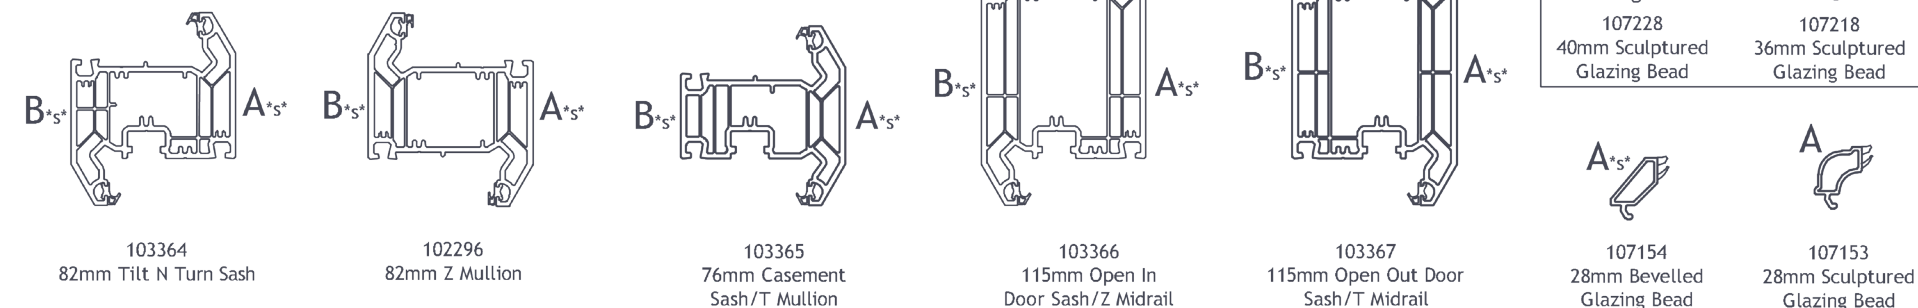

Lamination Chart

Any face with an "*" next to it is offered in SPECTRAL and only on bevelled faces.

Download the latest Variations Brochure with the most up to date lamination charts.

*Feinstruktur and SPECTRAL are only available on bevelled or flat surfaces