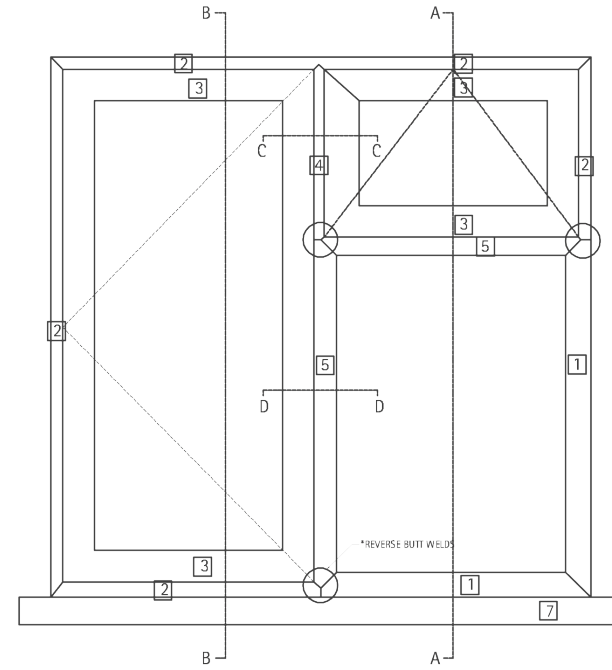

Guide to our Lamination Charts

To assist with profile orders, all lamination charts clearly identify all A & B faces.

Standard Casement Window

Drawing identifies internal and external faces on a typically internally beaded frame. This same logic will apply to VEKA & Halo systems.

Face A underbelly of ALL cills to be laminated as shown to ensure continuous colour when viewed from underneath.