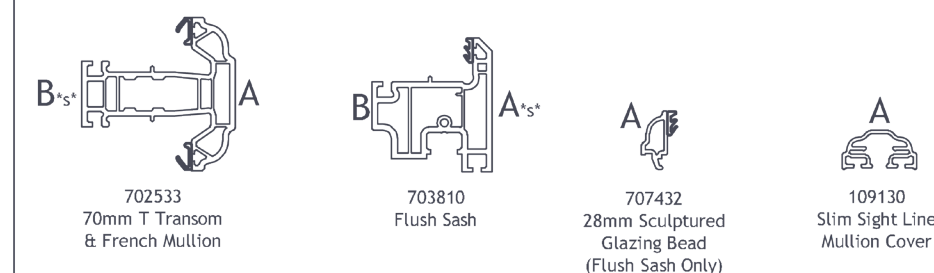

Common Profiles