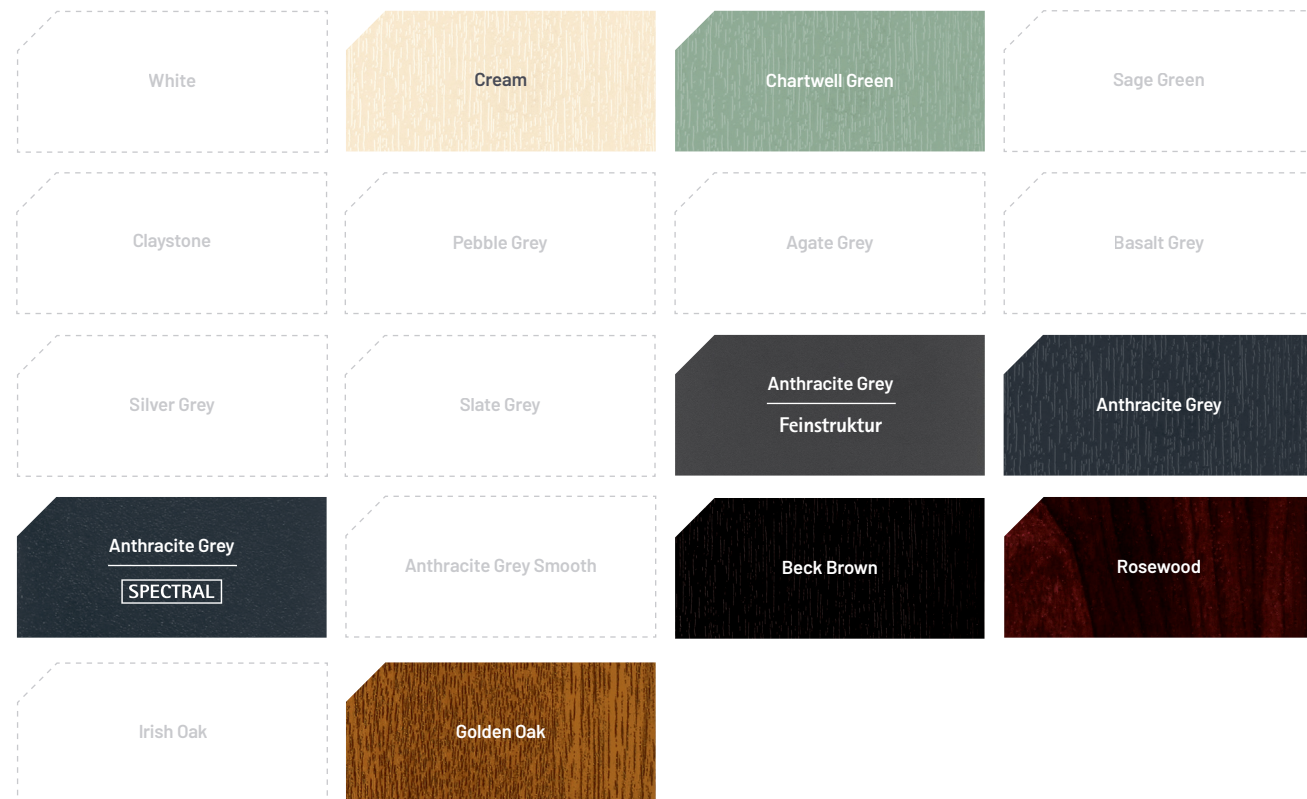

*Feinstruktur and SPECTRAL are only available on bevelled or flat surfaces

For RAL codes and to compare colour across multiple systems, please refer to our cross systems colour guide on pages 32-33

Colour	Sides	Base
Agate Grey	1	White
Anthracite Grey FEINSTRUKTUR*	1	White
Anthracite Grey FEINSTRUKTUR*	2	Grey
Anthracite Grey	1	White
Anthracite Grey	2	Grey
Anthracite Grey Smooth	1	White
Anthracite Grey Smooth	2	Grey
Anthracite Grey SPECTRAL*	1	White
Anthracite Grey SPECTRAL*	2	Grey
Beck Brown	1	White
Beck Brown	2	Brown
Chartwell Green	1	White
Cream	1	White
Cream	2	White
Golden Oak	1	White
Golden Oak	2	Brown
Rosewood	1	White
Rosewood	2	Brown
Silver Grey	1	White
Slate Grey	1	White
White	1	White
White	2	White

Lamination Chart

Any face with an *s* next to it is offered in SPECTRAL and only on bevelled faces.

Download the latest Variations Brochure with the most up to date lamination charts.

The Imagine Patio Door offers stylish design, multiple configurations and a host of technical features for advanced functionality, security and performance.

*Feinstruktur and SPECTRAL are only available on bevelled or flat surfaces

Composite Door
Ex-Stock Colour Availability

For RAL codes and to compare colour across multiple systems, please refer to our cross systems colour guide on pages 32-33