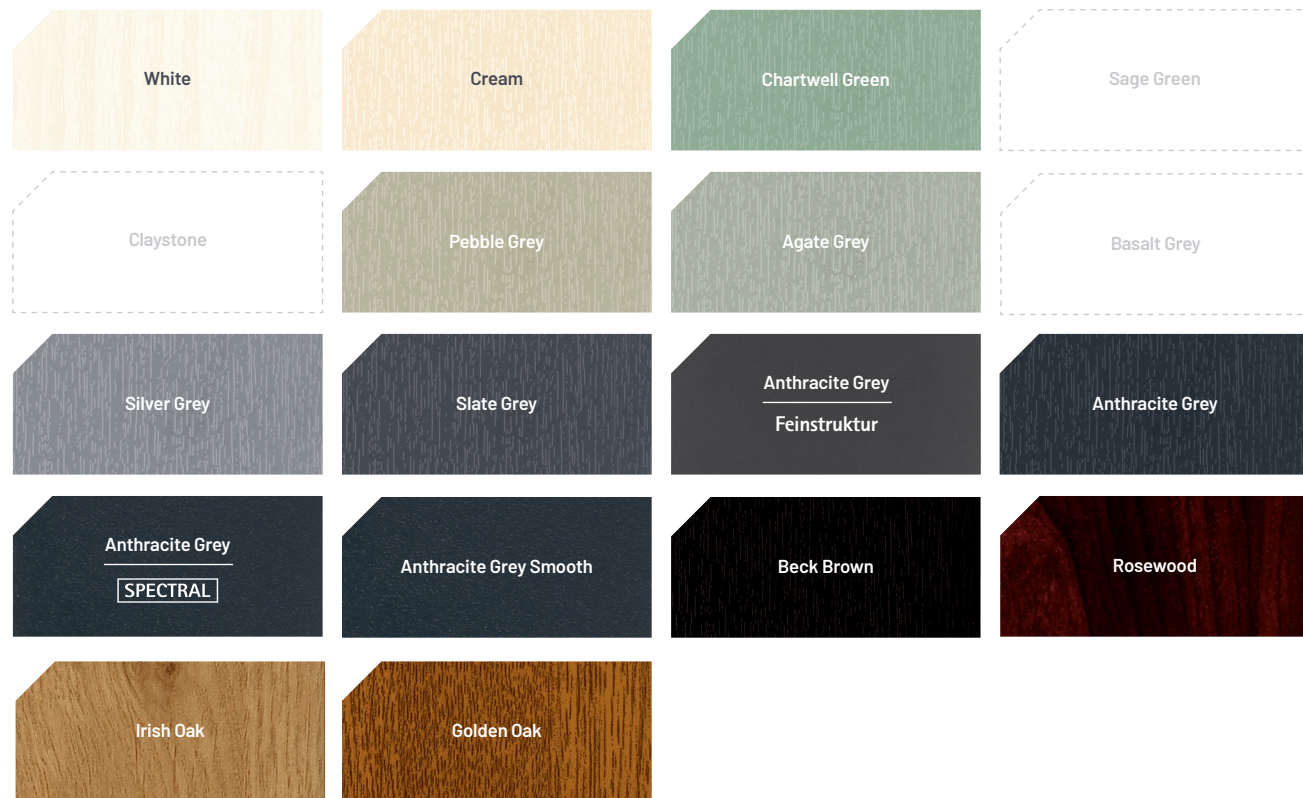

VEKA Matrix Fully Sculptured
Ex-Stock Colour Availability

For RAL codes and to compare colour across multiple systems, please refer to our cross systems colour guide on pages 32-33

Matrix Fully Sculptured was designed to replicate the traditional aesthetics and feel of quality timber frames with the additional performance benefits of PVCu.

Lamination Chart

Download the latest Variations Brochure with the most up to date lamination charts.

System 10
Ex-Stock Colour Availability

For RAL codes and to compare colour across multiple systems, please refer to our cross systems colour guide on pages 32-33

System 10 is a highly versatile and fully integrated 70mm system that boasts an attractive curb appeal, showcasing a bevelled edge with sleek and slim sightlines.

Colour	Sides	Base
Agate Grey	1	White
Agate Grey	2	White
Agate Grey / White**	2	White
Anthracite Grey FEINSTRUKTUR*	1	White
Anthracite Grey FEINSTRUKTUR*	2	Grey
Anthracite Grey FEINSTRUKTUR* / White**	2	White
Anthracite Grey	1	White
Anthracite Grey	2	Grey
Anthracite Grey / White**	2	White
Anthracite Grey Smooth	1	White
Anthracite Grey Smooth	2	Grey
Anthracite Grey Smooth / White**	2	White
Anthracite Grey SPECTRAL*	1	White
Anthracite Grey SPECTRAL*	2	Grey
Beck Brown	1	White
Beck Brown	2	Brown
Chartwell Green	1	White
Cream	1	White
Cream	2	White
Golden Oak	1	White
Golden Oak	2	Brown
Irish Oak	1	White
Irish Oak	2	Brown
Pebble Grey	1	White
Pebble Grey/White**	2	White
Rosewood	1	White
Rosewood	2	Brown
Silver Grey	1	White
Slate Grey	1	White
White	1	White
White	2	White

*Feinstruktur and SPECTRAL are only available on bevelled or flat surfaces

**White on dual colour is always internal face

Lamination Chart

Any face with an *s* next to it is offered in SPECTRAL and only on bevelled faces.