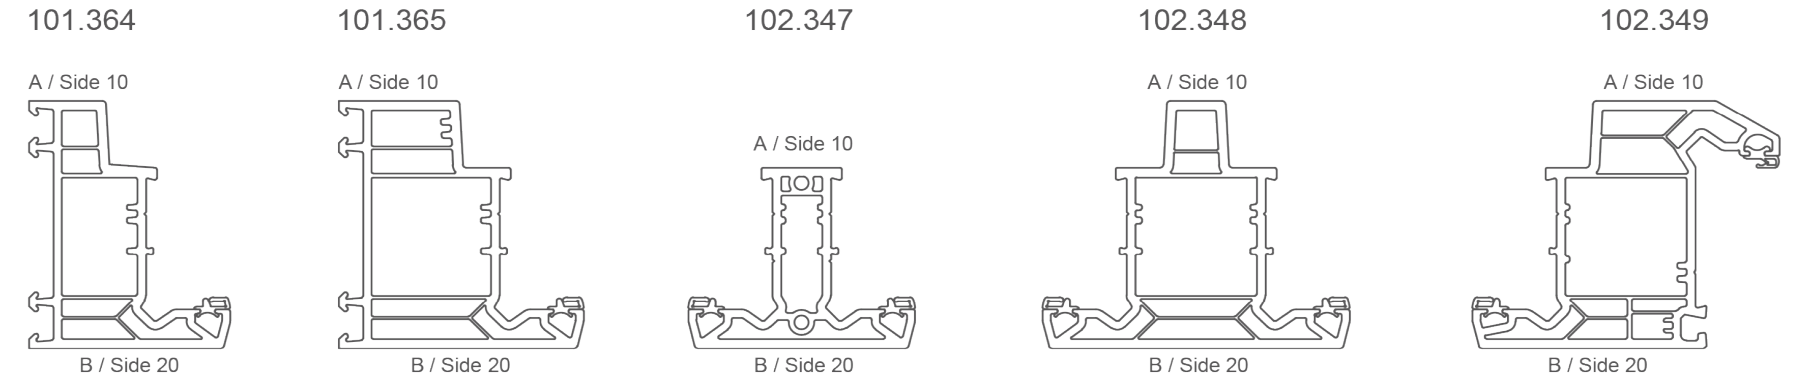

OMNIA Tilt & Turn