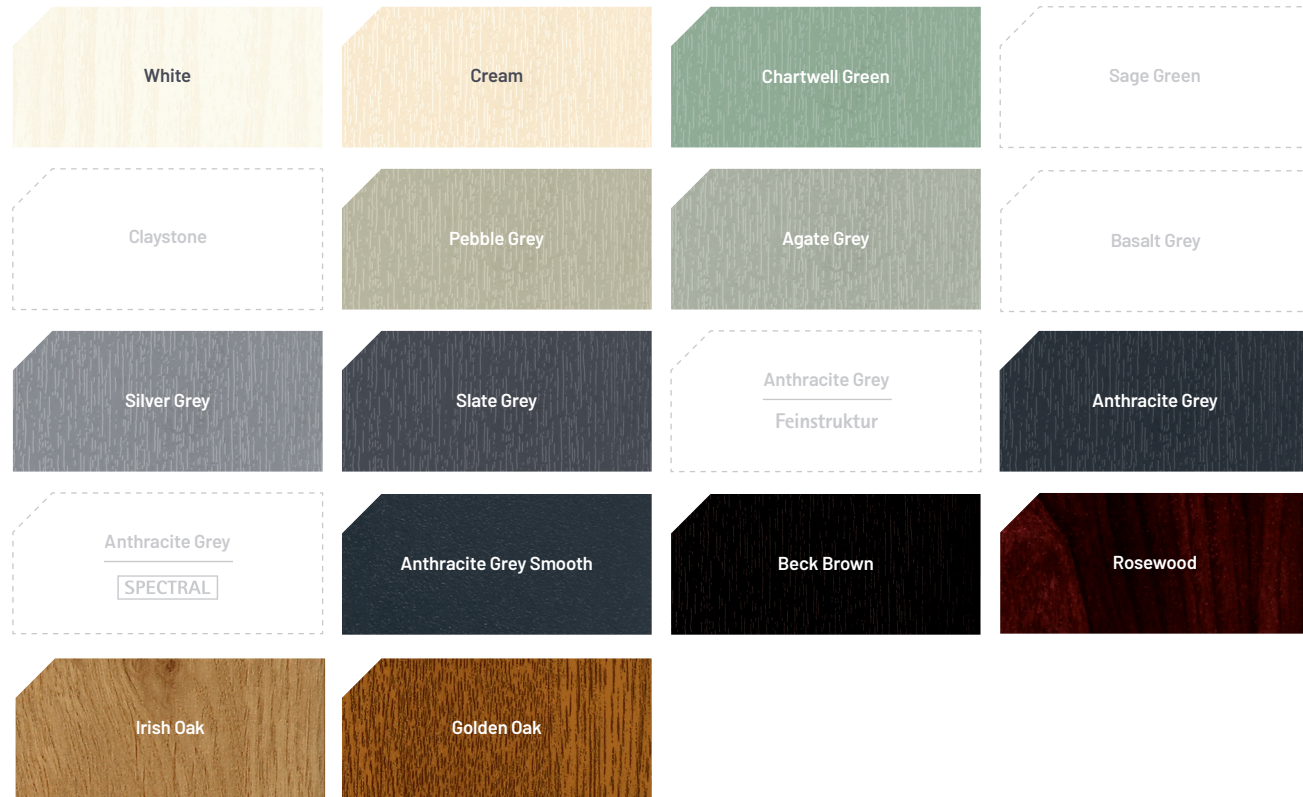

System 10 is a highly versatile and fully integrated 70mm system that boasts an attractive curb appeal, showcasing a bevelled edge with sleek and slim sightlines.

Colour	Sides	Base
Agate Grey	1	White
Agate Grey	2	White
Agate Grey / White**	2	White
Anthracite Grey FEINSTRUKTUR*	1	White
Anthracite Grey FEINSTRUKTUR*	2	Grey
Anthracite Grey FEINSTRUKTUR* / White**	2	White
Anthracite Grey	1	White
Anthracite Grey	2	Grey
Anthracite Grey / White**	2	White
Anthracite Grey Smooth	1	White
Anthracite Grey Smooth	2	Grey
Anthracite Grey Smooth / White**	2	White
Anthracite Grey SPECTRAL*	1	White
Anthracite Grey SPECTRAL*	2	Grey
Beck Brown	1	White
Beck Brown	2	Brown
Chartwell Green	1	White
Cream	1	White
Cream	2	White
Golden Oak	1	White
Golden Oak	2	Brown
Irish Oak	1	White
Irish Oak	2	Brown
Pebble Grey	1	White
Pebble Grey/White**	2	White
Rosewood	1	White
Rosewood	2	Brown
Silver Grey	1	White
Slate Grey	1	White
White	1	White
White	2	White

*Feinstruktur and SPECTRAL are only available on bevelled or flat surfaces

**White on dual colour is always internal face

Lamination Chart

Any face with an *s* next to it is offered in SPECTRAL and only on bevelled faces.

Download the latest Variations Brochure with the most up to date lamination charts.

For more information or to order a swatch book contact us on 0800 0512 711, email salesenquiry@veka.com or visit www.veka.co.uk

Rustique
Ex-Stock Colour Availability

For RAL codes and to compare colour across multiple systems, please refer to our cross systems colour guide on pages 32-33

Combining the authenticity of a traditional window with the modern performance benefits of PVCu, Rustique is a sculptured system offering the ultimate solution for when aesthetics and performance are demanded.