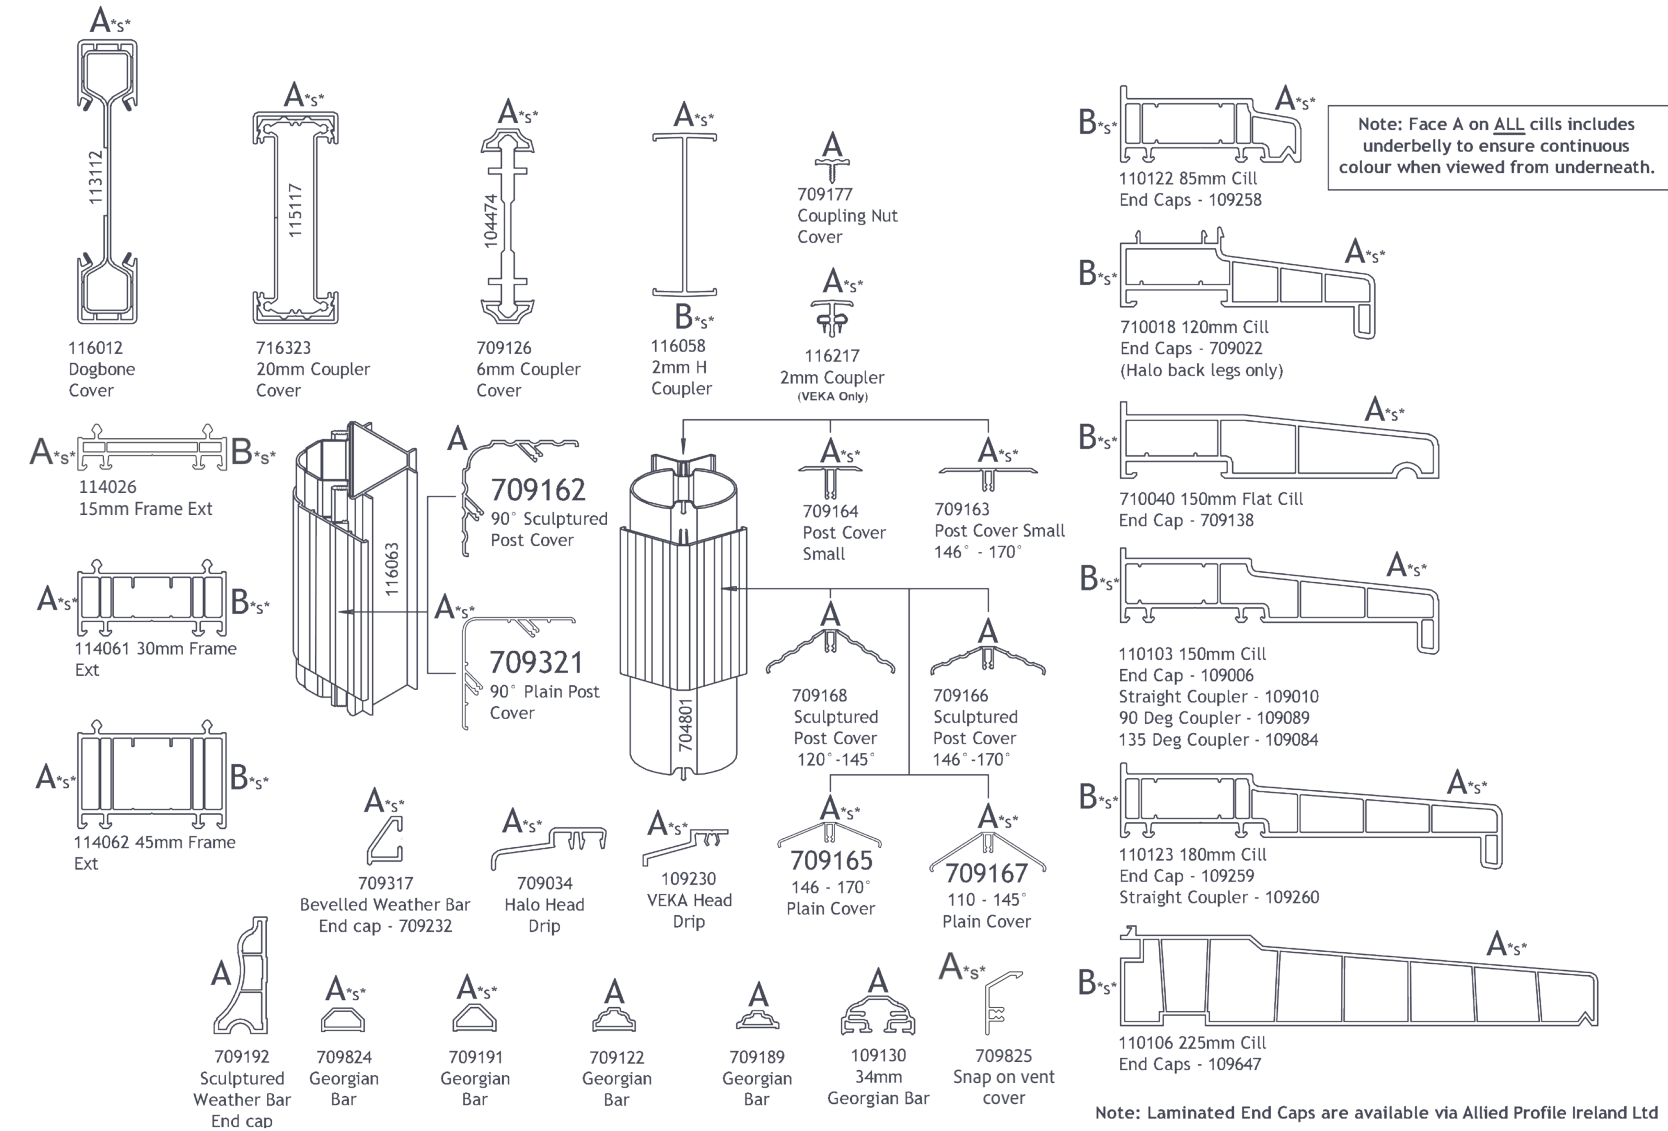

Lamination Chart

Any face with an *s* next to it is offered in SPECTRAL and only on bevelled faces.

Download the latest Variations Brochure with the most up to date lamination charts.